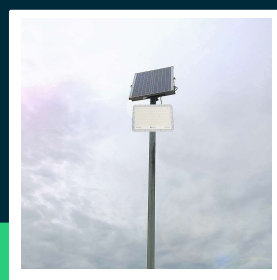

**30W LED Solar floodlight 4000K replaceable battery 3m wire white body**

SKU 7848 EAN 3800170200777 VT-240W-W

Related products (SKUs): 7847

**TECHNICAL SPECIFICATION**

Power	30W	IP rating	IP65	Certifications	CE, EMC, ROHS
Equivalent power	240W	Charging time	4-6h	Efficacy (lm/W)	85 lm/W
Luminous flux (lm)	2600 lm	Operating time	12h	ETIM	EC000301
Light color	Neutral white	Battery capacity	3.2V, 20000mah	CN code	8539 52 00
Color temperature	4000K	Size	365x55x260mm		
Beam angle	120°	Cable length	3m		
Voltage	Solar	Length	400 mm		
SKU	SKU 7848	Width	80 mm		
EAN barcode	3800170200777	Height	440 mm		
Product code	VT-240W-W	Product weight	4,25		
Base	Integrated LED fixture	Volume	0,01625		
LED module type	SMD	Pack length	400mm		
Input voltage	6V	Pack width	80mm		
Housing color	White	Pack height	440mm		
Type	Solar	Brand	V-TAC		
Dimming	NIE	Warranty	2y		

**30W LED Solar floodlight 4000K replaceable battery 3m wire white body**

SKU 7848    EAN 3800170200777    VT-240W-W

Related products (SKUs): 7847

## Product description

- A modern LED projector powered by solar energy
- Equipped with a remote control with Auto and Timer functions
- Cable length 3m
- IP65 rating
- Solar panel dimensions: 390x340mm
- Recommended installation height 4,5-5m
- Charging time 4-6 hours
- Maximum working time 12 hours