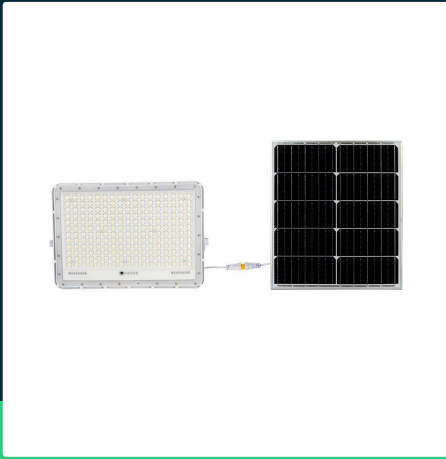

**30W LED Solar floodlight 4000K replaceable battery 3m wire white body**

SKU 7848 EAN 3800170200777 VT-240W-W

Related products (SKUs): 7847

**TECHNICAL SPECIFICATION**

Power	30W	IP rating	IP65	Certifications	CE, EMC, ROHS
Equivalent power	240W	Charging time	4-6h	Efficacy (lm/W)	85 lm/W
Luminous flux (lm)	2600 lm	Operating time	12h	ETIM	EC000301
Light color	Neutral white	Battery capacity	3.2V, 20000mah	CN code	8539 52 00
Color temperature	4000K	Size	365x55x260mm		
Beam angle	120°	Cable length	3m		
Voltage	Solar	Length	400 mm		
SKU	SKU 7848	Width	80 mm		
EAN barcode	3800170200777	Height	440 mm		
Product code	VT-240W-W	Product weight	4,25		
Base	Integrated LED fixture	Volume	0,01625		
LED module type	SMD	Pack length	400mm		
Input voltage	6V	Pack width	80mm		
Housing color	White	Pack height	440mm		
Type	Solar	Brand	V-TAC		
Dimming	NIE	Warranty	2y		

**30W LED Solar floodlight 4000K replaceable battery 3m wire white body**

SKU 7848    EAN 3800170200777    VT-240W-W

Related products (SKUs): 7847

## Product description

- A modern LED projector powered by solar energy
- Equipped with a remote control with Auto and Timer functions
- Cable length 3m
- IP65 rating
- Solar panel dimensions: 390x340mm
- Recommended installation height 4,5-5m
- Charging time 4-6 hours
- Maximum working time 12 hours