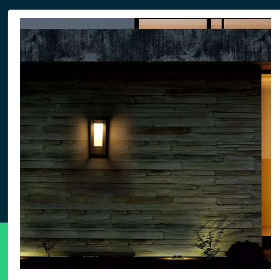

2W LED Solar wall light SAMSUNG CHIP grey body 3000K

SKU 784 EAN 3800157643764 VT-77

Related products (SKUs): ---

TECHNICAL SPECIFICATION

Power	2W	Housing color	Grey	Brand	V-TAC
Luminous flux (lm)	220 lm	Type	Wall	Warranty	3y
Light color	Warm white	IP rating	IP65	Certifications	CE, EMC, ROHS
Color temperature	3000K	Charging time	4-6h solar	Efficacy (lm/W)	110 lm/W
Beam angle	170°	Operating time	Min 3 h Max. 12 h	Additional information	Two operating modes: sensor and constant-on mode; Solar panel 5.5V 3W
Voltage	Solar	Battery capacity	3.7V 2600mAh	ETIM	EC000301
SKU	SKU 784	Detection distance	3-5m	CN code	8539 51 00
EAN barcode	3800157643764	Ignition time (100%)	0.001s		
Product code	VT-77	Operating conditions	-20° +45°		
Series	Garden wall sconces	Size	140x140x290mm		
Base	Integrated LED fixture	Product weight	1,431		
Shape	Wall sconce	Volume	0,00744		
LED module type	SAMSUNG	Pack length	160mm		
Lifetime	20000h	Pack width	150mm		
Number of LEDs	50pcs	Pack height	310mm		
Material	AL PC	Master carton	10		

**2W LED Solar wall light SAMSUNG CHIP grey body 3000K**

SKU 784 EAN 3800157643764 VT-77

Related products (SKUs): ---

Product description

- SAMSUNG Chip
- Material - durable cast aluminum
- High power - 220 lumens
- Dimensions - 140x140x290mm
- Built-in motion sensor with 2 operating modes - 10% power at dusk and 100% light after motion detection or 100% power at dusk until discharge
- Powered by solar energy
- Wireless installation
- Smart Radar Induction
- IP65 rating