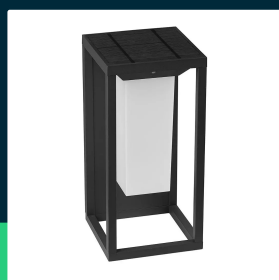

2W LED Solar wall light SAMSUNG CHIP grey body 3000K

SKU 784 EAN 3800157643764 VT-77

Related products (SKUs): ---

TECHNICAL SPECIFICATION

Power	2W	Housing color	Grey	Brand	V-TAC
Luminous flux (lm)	220 lm	Type	Wall	Warranty	3y
Light color	Warm white	IP rating	IP65	Certifications	CE, EMC, ROHS
Color temperature	3000K	Charging time	4-6h solar	Efficacy (lm/W)	110 lm/W
Beam angle	170°	Operating time	Min 3 h Max. 12 h	Additional information	Two operating modes: sensor and constant-on mode; Solar panel 5.5V 3W
Voltage	Solar	Battery capacity	3.7V 2600mAh	ETIM	EC000301
SKU	SKU 784	Detection distance	3-5m	CN code	8539 51 00
EAN barcode	3800157643764	Ignition time (100%)	0.001s		
Product code	VT-77	Operating conditions	-20° +45°		
Series	Garden wall sconces	Size	140x140x290mm		
Base	Integrated LED fixture	Product weight	1,431		
Shape	Wall sconce	Volume	0,00744		
LED module type	SAMSUNG	Pack length	160mm		
Lifetime	20000h	Pack width	150mm		
Number of LEDs	50pcs	Pack height	310mm		
Material	AL PC	Master carton	10		

**2W LED Solar wall light SAMSUNG CHIP grey body 3000K**

SKU 784 EAN 3800157643764 VT-77

Related products (SKUs): ---

Product description

- SAMSUNG Chip
- Material - durable cast aluminum
- High power - 220 lumens
- Dimensions - 140x140x290mm
- Built-in motion sensor with 2 operating modes - 10% power at dusk and 100% light after motion detection or 100% power at dusk until discharge
- Powered by solar energy
- Wireless installation
- Smart Radar Induction
- IP65 rating