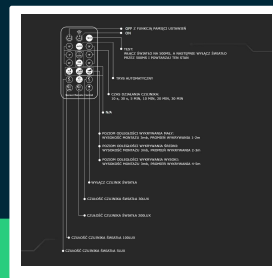

**36W LED dome light square microwave sensor white frame
4000K IP44**

SKU 76681 EAN 3800170212107 VT-8630S

Related products (SKUs): 76651, 76651-24, 76681-24, 76711, 76711-24, 76741, 76741-24

TECHNICAL SPECIFICATION

Power	36W	CRI	80+	Pack width	75mm
Luminous flux (lm)	3820 lm	Material	PP+PMMA	Pack height	425mm
Light color	Neutral white	Housing color	White	Master carton	5
Color temperature	4000K	Type	Ceiling	Brand	V-TAC
Beam angle	360°	Dimming	NIE	Warranty	2y
Voltage	230V	IP rating	IP44	Certifications	CE, EMC, ROHS
SKU	SKU 76681	Sensor type	Microwave	Efficacy (lm/W)	105 lm/W
EAN barcode	3800170212107	Detection range	360°	ETIM	EC002892
Product code	VT-8630S	Detection distance	2-4m	CN code	8539 51 00
Series	Ceiling lights with sensor	Ignition time (100%)	0.001s	EPREL	1657209
Energy class	F	On/Off cycles	>15000		
Base	Integrated LED fixture	Operating conditions	-20° +45°		
Shape	Square	Size	420x420x65mm		
LED module type	SMD	Product weight	1,698		
Lifetime	20000h	Volume	0,01584		
Input voltage	220-240V,50/60Hz	Pack length	425mm		

- Elegant and modern V-TAC LED panel
- IP44 rating
- High-quality power supply
- Solid and durable construction
- Motion detection distance 1-5mb
- The set includes a remote control enabling precise programming of the motion sensor