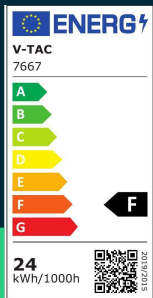

24W LED dome light with microwave sensor 4000K square white frame IP44

SKU 7667 EAN 3800157685801 VT-8624SW-SQ

Related products (SKUs): ---

TECHNICAL SPECIFICATION

Power	24W	CRI	80+	Master carton	5
Luminous flux (lm)	2400 lm	Material	PC	Brand	V-TAC
Light color	Neutral white	Housing color	White	Warranty	2y
Color temperature	4000K	Type	Ceiling	Certifications	CE, EMC, ROHS
Beam angle	360°	Dimming	NIE	Efficacy (lm/W)	100 lm/W
Voltage	230V	IP rating	IP44	ETIM	ECO02892
SKU	SKU 7667	Sensor type	Microwave	CN code	8539 51 00
EAN barcode	3800157685801	Detection range	360°	EPREL	1331597
Product code	VT-8624SW-SQ	Detection distance	2-4m		
Series	Ceiling lights with sensor	Ignition time (100%)	0.001s		
Energy class	F	Size	295x295x65mm		
Base	Integrated LED fixture	Product weight	0,88		
Shape	Square	Volume	0,00845		
LED module type	SMD	Pack length	300mm		
Lifetime	20000h	Pack width	75mm		
Input voltage	AC:220-240V, 50/60Hz	Pack height	300mm		

**24W LED dome light with microwave sensor 4000K square white frame IP44**

SKU 7667 EAN 3800157685801 VT-8624SW-SQ

Related products (SKUs): ---

Product description

- The luminaire is equipped with high-quality LED chips with an excellent color rendering index
- Increased IP44 rating
- Available in varieties 18W, 24W, 30W
- Available in white and black colors
- Built-in microwave motion sensor
- Motion detection distance 2-4m