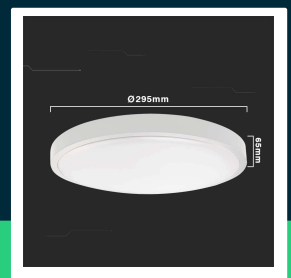

24W LED dome light with microwave sensor 4000K round white frame IP44

SKU 7663 EAN 3800157685764 VT-8624S-W-RD

Related products (SKUs): 7662, 7664

TECHNICAL SPECIFICATION

Power	24W	CRI	80+	Master carton	5
Luminous flux (lm)	2400 lm	Material	PC	Brand	V-TAC
Light color	Neutral white	Housing color	White	Warranty	2y
Color temperature	4000K	Type	Ceiling	Certifications	CE, EMC, ROHS
Beam angle	360°	Dimming	NIE	Efficacy (lm/W)	100 lm/W
Voltage	230V	IP rating	IP44	ETIM	ECO02892
SKU	SKU 7663	Sensor type	Microwave	CN code	8539 51 00
EAN barcode	3800157685764	Detection range	360°	EPREL	1331593
Product code	VT-8624S-W-RD	Detection distance	2-4m		
Series	Ceiling lights with sensor	Ignition time (100%)	0.001s		
Energy class	F	Size	295x65mm		
Base	Integrated LED fixture	Product weight	0,72		
Shape	Round	Volume	0,00845		
LED module type	SMD	Pack length	300mm		
Lifetime	20000h	Pack width	75mm		
Input voltage	AC:220-240V, 50/60Hz	Pack height	300mm		

**24W LED dome light with microwave sensor 4000K round white frame IP44**

SKU 7663 EAN 3800157685764 VT-8624S-W-RD

Related products (SKUs): 7662, 7664

Product description

- The luminaire is equipped with high-quality LED chips with an excellent color rendering index
- Increased IP44 rating
- Available in varieties 18W, 24W, 30W
- Available in white and black colors
- Built-in microwave motion sensor
- Motion detection distance 2-4m