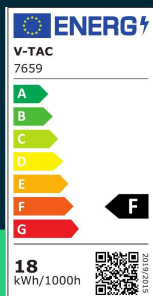

18W LED dome light with microwave sensor 3000K round white frame IP44

SKU 7659 EAN 3800157685726 VT-8618S-W-RD

Related products (SKUs): 7660, 7661

TECHNICAL SPECIFICATION

Power	18W	CRI	80+	Brand	V-TAC
Luminous flux (lm)	1800 lm	Material	PC	Warranty	2y
Light color	Warm white	Housing color	White	Certifications	CE, EMC, ROHS
Color temperature	3000K	Type	Ceiling	Efficacy (lm/W)	100 lm/W
Beam angle	360°	Dimming	NIE	ETIM	ECO02892
Voltage	230V	IP rating	IP44	CN code	8539 51 00
SKU	SKU 7659	Sensor type	Microwave	EPREL	1331589
EAN barcode	3800157685726	Detection range	360°		
Product code	VT-8618S-W-RD	Detection distance	2-4m		
Series	Ceiling lights with sensor	Ignition time (100%)	0.001s		
Energy class	F	Size	225x60mm		
Base	Integrated LED fixture	Product weight	0,48		
Shape	Round	Pack length	230mm		
LED module type	SMD	Pack width	70mm		
Lifetime	20000h	Pack height	230mm		
Input voltage	AC:220-240V, 50/60Hz	Master carton	5		

**18W LED dome light with microwave sensor 3000K round white frame IP44**

SKU 7659 EAN 3800157685726 VT-8618S-W-RD

Related products (SKUs): 7660, 7661

Product description

- The luminaire is equipped with high-quality LED chips with an excellent color rendering index
- Increased IP44 rating
- Available in varieties 18W, 24W, 30W
- Available in white and black colors
- Built-in microwave motion sensor
- Motion detection distance 2-4m