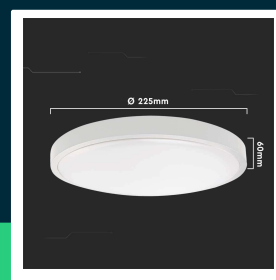

18W LED dome light with microwave sensor 3000K round white frame IP44

SKU 7659 EAN 3800157685726 VT-8618S-W-RD

Related products (SKUs): 7660, 7661

TECHNICAL SPECIFICATION

Power	18W	CRI	80+	Brand	V-TAC
Luminous flux (lm)	1800 lm	Material	PC	Warranty	2y
Light color	Warm white	Housing color	White	Certifications	CE, EMC, ROHS
Color temperature	3000K	Type	Ceiling	Efficacy (lm/W)	100 lm/W
Beam angle	360°	Dimming	NIE	ETIM	ECO02892
Voltage	230V	IP rating	IP44	CN code	8539 51 00
SKU	SKU 7659	Sensor type	Microwave	EPREL	1331589
EAN barcode	3800157685726	Detection range	360°		
Product code	VT-8618S-W-RD	Detection distance	2-4m		
Series	Ceiling lights with sensor	Ignition time (100%)	0.001s		
Energy class	F	Size	225x60mm		
Base	Integrated LED fixture	Product weight	0,48		
Shape	Round	Pack length	230mm		
LED module type	SMD	Pack width	70mm		
Lifetime	20000h	Pack height	230mm		
Input voltage	AC:220-240V, 50/60Hz	Master carton	5		

**18W LED dome light with microwave sensor 3000K round white frame IP44**

SKU 7659 EAN 3800157685726 VT-8618S-W-RD

Related products (SKUs): 7660, 7661

Product description

- The luminaire is equipped with high-quality LED chips with an excellent color rendering index
- Increased IP44 rating
- Available in varieties 18W, 24W, 30W
- Available in white and black colors
- Built-in microwave motion sensor
- Motion detection distance 2-4m