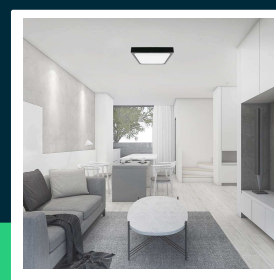

30W LED dome light 3000K square black frame IP44

SKU 7648 EAN 3800157685375 VT-8630B-SQ

Related products (SKUs): 7649, 7650

TECHNICAL SPECIFICATION

Power	30W	CRI	80+	Certifications	CE, EMC, ROHS
Luminous flux (lm)	3000 lm	Material	PC	Efficacy (lm/W)	100 lm/W
Light color	Warm white	Housing color	Black	ETIM	ECO02892
Color temperature	3000K	Type	Ceiling	CN code	8539 51 00
Beam angle	360°	Dimming	NIE	EPREL	1331586
Voltage	230V	IP rating	IP44		
SKU	SKU 7648	Ignition time (100%)	0.001s		
EAN barcode	3800157685375	On/Off cycles	>15000		
Product code	VT-8630B-SQ	Size	420x420x65mm		
Series	Ceiling lights	Volume	0,0162		
Energy class	F	Pack length	425mm		
Base	Integrated LED fixture	Pack width	75mm		
Shape	Square	Pack height	425mm		
LED module type	SMD	Master carton	5		
Lifetime	20000h	Brand	V-TAC		
Input voltage	AC:220-240V, 50/60Hz	Warranty	2y		

30W LED dome light 3000K square black frame IP44

SKU 7648 EAN 3800157685375 VT-8630B-SQ

Related products (SKUs): 7649, 7650

Product description

- The luminaire is equipped with high-quality LED chips with an excellent color rendering index
- Increased IP44 rating
- Available in varieties 18W, 24W, 30W
- Available in white and black colors
- A microwave motion sensor is available in selected models