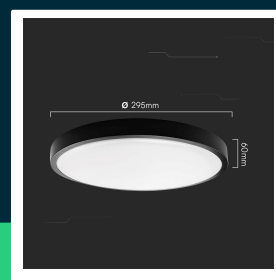

36W LED dome light round black frame 6400K IP44

SKU 76411 EAN 3800170211926 VT-8630B

Related products (SKUs): 76391, 76391-24, 76401, 76401-24, 76411-24, 76481, 76481-24, 76491, 76491-24, 76501, 76501-24

TECHNICAL SPECIFICATION

Power	36W	CRI	80+	Brand	V-TAC
Luminous flux (lm)	3820 lm	Material	PP+PMMA	Warranty	2y
Light color	Cool white	Housing color	Black	Certifications	CE, EMC, ROHS
Color temperature	6500K	Type	Ceiling	Efficacy (lm/W)	105 lm/W
Beam angle	360°	Dimming	NIE	ETIM	ECO02892
Voltage	230V	IP rating	IP44	CN code	8539 51 00
SKU	SKU 76411	Ignition time (100%)	0.001s	EPREL	1657191
EAN barcode	3800170211926	On/Off cycles	>15000		
Product code	VT-8630B	Operating conditions	-20° +45°		
Series	Ceiling lights	Size	350x61mm		
Energy class	F	Product weight	0,982		
Base	Integrated LED fixture	Volume	0,010558		
Shape	Round	Pack length	355mm		
LED module type	SMD	Pack width	355mm		
Lifetime	20000h	Pack height	70mm		
Input voltage	220-240V,50/60Hz	Master carton	5		

**36W LED dome light round black frame 6400K IP44**

SKU 76411 EAN 3800170211926 VT-8630B

Related products (SKUs): 76391, 76391-24, 76401, 76401-24, 76411-24, 76481, 76481-24, 76491, 76491-24, 76501, 76501-24

Product description

- The luminaire is equipped with high-quality LED chips with an excellent color rendering index
- Increased IP44 rating
- Available in varieties 18W, 24W, 30W
- Available in white and black colors
- A microwave motion sensor is available in selected models