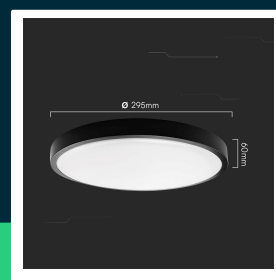

36W LED dome light round black frame 4000K IP44

SKU 76401 EAN 3800170211919 VT-8630B

Related products (SKUs): 76391, 76391-24, 76401-24, 76411, 76411-24, 76481, 76481-24, 76491, 76491-24, 76501, 76501-24

TECHNICAL SPECIFICATION

Power	36W	CRI	80+	Brand	V-TAC
Luminous flux (lm)	3820 lm	Material	PP+PMMA	Warranty	2y
Light color	Neutral white	Housing color	Black	Certifications	CE, EMC, ROHS
Color temperature	4000K	Type	Ceiling	Efficacy (lm/W)	105 lm/W
Beam angle	360°	Dimming	NIE	ETIM	ECO02892
Voltage	230V	IP rating	IP44	CN code	8539 51 00
SKU	SKU 76401	Ignition time (100%)	0.001s	EPREL	1657190
EAN barcode	3800170211919	On/Off cycles	>15000		
Product code	VT-8630B	Operating conditions	-20° +45°		
Series	Ceiling lights	Size	350x61mm		
Energy class	F	Product weight	0,982		
Base	Integrated LED fixture	Volume	0,010546		
Shape	Round	Pack length	355mm		
LED module type	SMD	Pack width	70mm		
Lifetime	20000h	Pack height	355mm		
Input voltage	220-240V,50/60Hz	Master carton	5		

Product description

- The luminaire is equipped with high-quality LED chips with an excellent color rendering index
- Increased IP44 rating
- Available in varieties 18W, 24W, 30W
- Available in white and black colors
- A microwave motion sensor is available in selected models