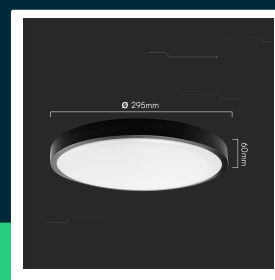

36W LED dome light round black frame 3000K IP44

SKU 76391 EAN 3800170211902 VT-8630B

Related products (SKUs): 76391-24, 76401, 76401-24, 76411, 76411-24, 76481, 76481-24, 76491, 76491-24, 76501, 76501-24

TECHNICAL SPECIFICATION

Power	36W	CRI	80+	Brand	V-TAC
Luminous flux (lm)	3820 lm	Material	PP+PMMA	Warranty	2y
Light color	Warm white	Housing color	Black	Certifications	CE, EMC, ROHS
Color temperature	3000K	Type	Ceiling	Efficacy (lm/W)	105 lm/W
Beam angle	360°	Dimming	NIE	ETIM	ECO02892
Voltage	230V	IP rating	IP44	CN code	8539 51 00
SKU	SKU 76391	Ignition time (100%)	0.001s	EPREL	1657189
EAN barcode	3800170211902	On/Off cycles	>15000		
Product code	VT-8630B	Operating conditions	-20° +45°		
Series	Ceiling lights	Size	350x61mm		
Energy class	F	Product weight	0,982		
Base	Integrated LED fixture	Volume	0,01054		
Shape	Round	Pack length	355mm		
LED module type	SMD	Pack width	70mm		
Lifetime	20000h	Pack height	355mm		
Input voltage	220-240V,50/60Hz	Master carton	5		

Product description

- The luminaire is equipped with high-quality LED chips with an excellent color rendering index
- Increased IP44 rating
- Available in varieties 18W, 24W, 30W
- Available in white and black colors
- A microwave motion sensor is available in selected models