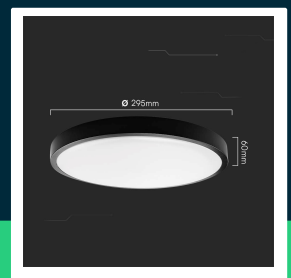

24W LED dome light round black frame 6400K IP44

SKU 76381 EAN 3800170211896 VT-8624B

Related products (SKUs): 76361, 76361-24, 76371, 76371-24, 76381-24, 76451, 76451-24, 76461, 76461-24, 76471, 76471-24

TECHNICAL SPECIFICATION

Power	24W	CRI	80+	Brand	V-TAC
Luminous flux (lm)	2500 lm	Material	PP+PMMA	Warranty	2y
Light color	Cool white	Housing color	Black	Certifications	CE, EMC, ROHS
Color temperature	6500K	Type	Ceiling	Efficacy (lm/W)	105 lm/W
Beam angle	360°	Dimming	NIE	ETIM	ECO02892
Voltage	230V	IP rating	IP44	CN code	8539 51 00
SKU	SKU 76381	Ignition time (100%)	0.001s	EPREL	1657188
EAN barcode	3800170211896	On/Off cycles	>15000		
Product code	VT-8624B	Operating conditions	-20° +45°		
Series	Ceiling lights	Size	295x60mm		
Energy class	F	Product weight	0,727		
Base	Integrated LED fixture	Volume	0,007426		
Shape	Round	Pack length	300mm		
LED module type	SMD	Pack width	300mm		
Lifetime	20000h	Pack height	70mm		
Input voltage	220-240V,50/60Hz	Master carton	10		

**24W LED dome light round black frame 6400K IP44**

SKU 76381 EAN 3800170211896 VT-8624B

Related products (SKUs): 76361, 76361-24, 76371, 76371-24, 76381-24, 76451, 76451-24, 76461, 76461-24, 76471, 76471-24

Product description

- The luminaire is equipped with high-quality LED chips with an excellent color rendering index
- Increased IP44 rating
- Available in varieties 18W, 24W, 30W
- Available in white and black colors
- A microwave motion sensor is available in selected models