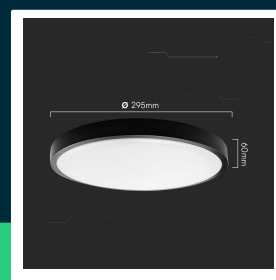

**24W LED dome light round black frame 4000K IP44**

SKU 76371 EAN 3800170211889 VT-8624B

Related products (SKUs): 76361, 76361-24, 76371-24, 76381, 76381-24, 76451, 76451-24, 76461, 76461-24, 76471, 76471-24

**TECHNICAL SPECIFICATION**

Power	24W	CRI	80+	Brand	V-TAC
Luminous flux (lm)	2500 lm	Material	PP+PMMA	Warranty	2y
Light color	Neutral white	Housing color	Black	Certifications	CE, EMC, ROHS
Color temperature	4000K	Type	Ceiling	Efficacy (lm/W)	105 lm/W
Beam angle	360°	Dimming	NIE	ETIM	ECO02892
Voltage	230V	IP rating	IP44	CN code	8539 51 00
SKU	SKU 76371	Ignition time (100%)	0.001s	EPREL	1657187
EAN barcode	3800170211889	On/Off cycles	>15000		
Product code	VT-8624B	Operating conditions	-20° +45°		
Series	Ceiling lights	Size	295x60mm		
Energy class	F	Product weight	0,727		
Base	Integrated LED fixture	Volume	0,007416		
Shape	Round	Pack length	300mm		
LED module type	SMD	Pack width	300mm		
Lifetime	20000h	Pack height	70mm		
Input voltage	220-240V,50/60Hz	Master carton	10		

## Product description

- The luminaire is equipped with high-quality LED chips with an excellent color rendering index
- Increased IP44 rating
- Available in varieties 18W, 24W, 30W
- Available in white and black colors
- A microwave motion sensor is available in selected models