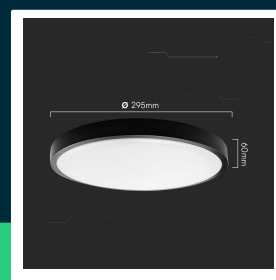

24W LED dome light round black frame 3000K IP44

SKU 76361 EAN 3800170211872 VT-8624B

Related products (SKUs): 76361-24, 76371, 76371-24, 76381, 76381-24, 76451, 76451-24, 76461, 76461-24, 76471, 76471-24

TECHNICAL SPECIFICATION

Power	24W	CRI	80+	Brand	V-TAC
Luminous flux (lm)	2500 lm	Material	PP+PMMA	Warranty	2y
Light color	Warm white	Housing color	Black	Certifications	CE, EMC, ROHS
Color temperature	3000K	Type	Ceiling	Efficacy (lm/W)	105 lm/W
Beam angle	360°	Dimming	NIE	ETIM	ECO02892
Voltage	230V	IP rating	IP44	CN code	8539 51 00
SKU	SKU 76361	Ignition time (100%)	0.001s	EPREL	1657186
EAN barcode	3800170211872	On/Off cycles	>15000		
Product code	VT-8624B	Operating conditions	-20° +45°		
Series	Ceiling lights	Size	295x60mm		
Energy class	F	Product weight	0,727		
Base	Integrated LED fixture	Volume	0,007422		
Shape	Round	Pack length	300mm		
LED module type	SMD	Pack width	300mm		
Lifetime	20000h	Pack height	70mm		
Input voltage	220-240V,50/60Hz	Master carton	10		

Product description

- The luminaire is equipped with high-quality LED chips with an excellent color rendering index
- Increased IP44 rating
- Available in varieties 18W, 24W, 30W
- Available in white and black colors
- A microwave motion sensor is available in selected models