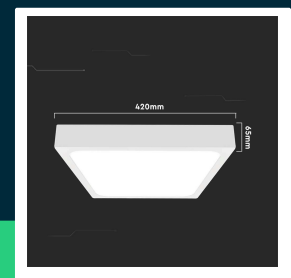

30W LED dome light 6500K square white frame IP44

SKU 7632 EAN 3800157685214 VT-8630W-SQ

Related products (SKUs): 7631, 7630

TECHNICAL SPECIFICATION

Power	30W	CRI	80+	Brand	V-TAC
Luminous flux (lm)	3000 lm	Material	PC	Warranty	2y
Light color	Cool white	Housing color	White	Certifications	CE, EMC, ROHS
Color temperature	6500K	Type	Ceiling	Efficacy (lm/W)	100 lm/W
Beam angle	360°	Dimming	NIE	ETIM	ECO02892
Voltage	230V	IP rating	IP44	CN code	8539 51 00
SKU	SKU 7632	Ignition time (100%)	0.001s	EPREL	1331570
EAN barcode	3800157685214	On/Off cycles	>15000		
Product code	VT-8630W-SQ	Size	420x420x65mm		
Series	Ceiling lights	Product weight	1,52		
Energy class	F	Volume	0,0162		
Base	Integrated LED fixture	Pack length	425mm		
Shape	Square	Pack width	75mm		
LED module type	SMD	Pack height	425mm		
Lifetime	20000h	Master carton	5		
Input voltage	AC:220-240V, 50/60Hz	Quantity per pallet	80		

**30W LED dome light 6500K square white frame IP44**

SKU 7632 EAN 3800157685214 VT-8630W-SQ

Related products (SKUs): 7631, 7630

Product description

- The luminaire is equipped with high-quality LED chips with an excellent color rendering index
- Increased IP44 rating
- Available in varieties 18W, 24W, 30W
- Available in white and black colors
- A microwave motion sensor is available in selected models