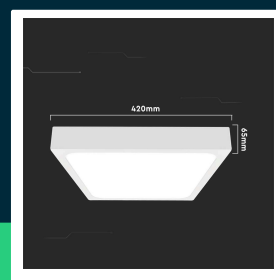

30W LED dome light 3000K square white frame IP44

SKU 7630 EAN 3800157685191 VT-8630W-SQ

Related products (SKUs): 7631, 7632

TECHNICAL SPECIFICATION

Power	30W	CRI	80+	Brand	V-TAC
Luminous flux (lm)	3000 lm	Material	PC	Warranty	2y
Light color	Warm white	Housing color	White	Certifications	CE, EMC, ROHS
Color temperature	3000K	Type	Ceiling	Efficacy (lm/W)	100 lm/W
Beam angle	360°	Dimming	NIE	ETIM	ECO02892
Voltage	230V	IP rating	IP44	CN code	8539 51 00
SKU	SKU 7630	Ignition time (100%)	0.001s	EPREL	1331568
EAN barcode	3800157685191	On/Off cycles	>15000		
Product code	VT-8630W-SQ	Size	420x420x65mm		
Series	Ceiling lights	Product weight	1,52		
Energy class	F	Volume	0,0162		
Base	Integrated LED fixture	Pack length	425mm		
Shape	Square	Pack width	75mm		
LED module type	SMD	Pack height	425mm		
Lifetime	20000h	Master carton	5		
Input voltage	AC:220-240V, 50/60Hz	Quantity per pallet	80		

**30W LED dome light 3000K square white frame IP44**

SKU 7630 EAN 3800157685191 VT-8630W-SQ

Related products (SKUs): 7631, 7632

Product description

- The luminaire is equipped with high-quality LED chips with an excellent color rendering index
- Increased IP44 rating
- Available in varieties 18W, 24W, 30W
- Available in white and black colors
- A microwave motion sensor is available in selected models