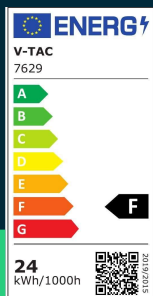

**24W LED dome light 6500K square white frame IP44**

SKU 7629 EAN 3800157685184 VT-8624W-SQ

Related products (SKUs): 7627, 7628

**TECHNICAL SPECIFICATION**

Power	24W	CRI	80+	Warranty	2y
Luminous flux (lm)	2400 lm	Material	PC	Certifications	CE, EMC, ROHS
Light color	Cool white	Housing color	White	Efficacy (lm/W)	100 lm/W
Color temperature	6500K	Type	Ceiling	ETIM	ECO02892
Beam angle	360°	Dimming	NIE	CN code	8539 51 00
Voltage	230V	IP rating	IP44	EPREL	1331567
SKU	SKU 7629	Ignition time (100%)	0.001s		
EAN barcode	3800157685184	On/Off cycles	>15000		
Product code	VT-8624W-SQ	Size	295x295x65mm		
Series	Ceiling lights	Product weight	0,84		
Energy class	F	Volume	0,00845		
Base	Integrated LED fixture	Pack length	300mm		
Shape	Square	Pack width	75mm		
LED module type	SMD	Pack height	300mm		
Lifetime	20000h	Master carton	5		
Input voltage	AC:220-240V, 50/60Hz	Brand	V-TAC		

**24W LED dome light 6500K square white frame IP44**

SKU 7629 EAN 3800157685184 VT-8624W-SQ

Related products (SKUs): 7627, 7628

## Product description

- The luminaire is equipped with high-quality LED chips with an excellent color rendering index
- Increased IP44 rating
- Available in varieties 18W, 24W, 30W
- Available in white and black colors
- A microwave motion sensor is available in selected models