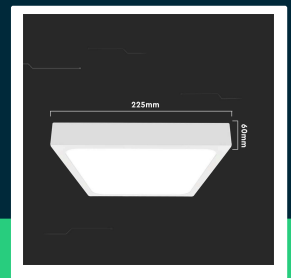

18W LED dome light 3000K square white frame IP44

SKU 7624 EAN 3800157685139 VT-8618W-SQ

Related products (SKUs): 7625, 7626

TECHNICAL SPECIFICATION

Power	18W	CRI	80+	Brand	V-TAC
Luminous flux (lm)	1800 lm	Material	PC	Warranty	2y
Light color	Warm white	Housing color	White	Certifications	CE, EMC, ROHS
Color temperature	3000K	Type	Ceiling	Efficacy (lm/W)	100 lm/W
Beam angle	360°	Dimming	NIE	ETIM	ECO02892
Voltage	230V	IP rating	IP44	CN code	8539 51 00
SKU	SKU 7624	Ignition time (100%)	0.001s	EPREL	1331562
EAN barcode	3800157685139	On/Off cycles	>15000		
Product code	VT-8618W-SQ	Size	225x225x60mm		
Series	Ceiling lights	Product weight	0,52		
Energy class	F	Volume	0,00488		
Base	Integrated LED fixture	Pack length	230mm		
Shape	Square	Pack width	70mm		
LED module type	SMD	Pack height	230mm		
Lifetime	20000h	Master carton	5		
Input voltage	AC:220-240V, 50/60Hz	Quantity per pallet	360		

**18W LED dome light 3000K square white frame IP44**

SKU 7624 EAN 3800157685139 VT-8618W-SQ

Related products (SKUs): 7625, 7626

Product description

- The luminaire is equipped with high-quality LED chips with an excellent color rendering index
- Increased IP44 rating
- Available in varieties 18W, 24W, 30W
- Available in white and black colors
- A microwave motion sensor is available in selected models