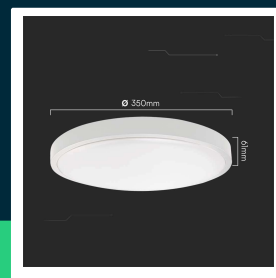

**36W LED dome light round white frame 6400K IP44**

SKU 76231 EAN 3800170211742 VT-8630

Related products (SKUs): 76211, 76211-24, 76221, 76221-24, 76231-24, 76301, 76301-24, 76311, 76311-24, 76321, 76321-24

**TECHNICAL SPECIFICATION**

Power	36W	CRI	80+	Brand	V-TAC
Luminous flux (lm)	3820 lm	Material	PP+PMMA	Warranty	2y
Light color	Cool white	Housing color	White	Certifications	CE, EMC, ROHS
Color temperature	6500K	Type	Ceiling	Efficacy (lm/W)	105 lm/W
Beam angle	360°	Dimming	NIE	ETIM	ECO02892
Voltage	230V	IP rating	IP44	CN code	8539 51 00
SKU	SKU 76231	Ignition time (100%)	0.001s	EPREL	1657173
EAN barcode	3800170211742	On/Off cycles	>15000		
Product code	VT-8630	Operating conditions	-20° +45°		
Series	Ceiling lights	Size	350x61mm		
Energy class	F	Product weight	1		
Base	Integrated LED fixture	Volume	0,010546		
Shape	Round	Pack length	355mm		
LED module type	SMD	Pack width	355mm		
Lifetime	20000h	Pack height	70mm		
Input voltage	220-240V,50/60Hz	Master carton	5		

## Product description

- Elegant and modern V-TAC LED panel
- IP44 rating
- High-quality power supply
- Solid and durable construction
- Round, square, white and black varieties available, as well as with a motion sensor