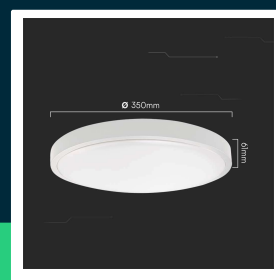

**36W LED dome light round white frame 4000K IP44**

SKU 76221 EAN 3800170211735 VT-8630

Related products (SKUs): 76211, 76211-24, 76221-24, 76231, 76231-24, 76301, 76301-24, 76311, 76311-24, 76321, 76321-24

**TECHNICAL SPECIFICATION**

Power	36W	CRI	80+	Brand	V-TAC
Luminous flux (lm)	3820 lm	Material	PP+PMMA	Warranty	2y
Light color	Neutral white	Housing color	White	Certifications	CE, EMC, ROHS
Color temperature	4000K	Type	Ceiling	Efficacy (lm/W)	105 lm/W
Beam angle	360°	Dimming	NIE	ETIM	ECO02892
Voltage	230V	IP rating	IP44	CN code	8539 51 00
SKU	SKU 76221	Ignition time (100%)	0.001s	EPREL	1657172
EAN barcode	3800170211735	On/Off cycles	>15000		
Product code	VT-8630	Operating conditions	-20° +45°		
Series	Ceiling lights	Size	350x61mm		
Energy class	F	Product weight	1		
Base	Integrated LED fixture	Volume	0,010545		
Shape	Round	Pack length	350mm		
LED module type	SMD	Pack width	61mm		
Lifetime	20000h	Pack height	355mm		
Input voltage	220-240V,50/60Hz	Master carton	5		

## Product description

- Elegant and modern V-TAC LED panel
- IP44 rating
- High-quality power supply
- Solid and durable construction
- Round, square, white and black varieties available, as well as with a motion sensor