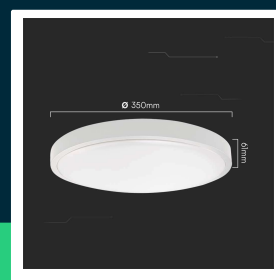

36W LED dome light round white frame 3000K IP44

SKU 76211 EAN 3800170211728 VT-8630

Related products (SKUs): 76211-24, 76221, 76221-24, 76231, 76231-24, 76301, 76301-24, 76311, 76311-24, 76321, 76321-24

TECHNICAL SPECIFICATION

Power	36W	CRI	80+	Brand	V-TAC
Luminous flux (lm)	3820 lm	Material	PP+PMMA	Warranty	2y
Light color	Warm white	Housing color	White	Certifications	CE, EMC, ROHS
Color temperature	3000K	Type	Ceiling	Efficacy (lm/W)	105 lm/W
Beam angle	360°	Dimming	NIE	ETIM	ECO02892
Voltage	230V	IP rating	IP44	CN code	8539 51 00
SKU	SKU 76211	Ignition time (100%)	0.001s	EPREL	1657171
EAN barcode	3800170211728	On/Off cycles	>15000		
Product code	VT-8630	Operating conditions	-20° +45°		
Series	Ceiling lights	Size	350x61mm		
Energy class	F	Product weight	1		
Base	Integrated LED fixture	Volume	0,01054		
Shape	Round	Pack length	355mm		
LED module type	SMD	Pack width	355mm		
Lifetime	20000h	Pack height	70mm		
Input voltage	220-240V,50/60Hz	Master carton	5		

Product description

- Elegant and modern V-TAC LED panel
- IP44 rating
- High-quality power supply
- Solid and durable construction
- Round, square, white and black varieties available, as well as with a motion sensor