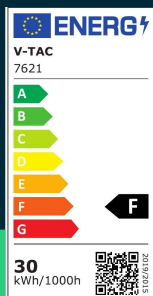

30W LED dome light 3000K round white frame IP44

SKU 7621 EAN 3800157685108 VT-8630W-RD

Related products (SKUs): 7622, 7623

TECHNICAL SPECIFICATION

Power	30W	CRI	80+	Warranty	2y
Luminous flux (lm)	3000 lm	Material	PC	Certifications	CE, EMC, ROHS
Light color	Warm white	Housing color	White	Efficacy (lm/W)	100 lm/W
Color temperature	3000K	Type	Ceiling	ETIM	ECO02892
Beam angle	360°	Dimming	NIE	CN code	8539 51 00
Voltage	230V	IP rating	IP44	EPREL	1331559
SKU	SKU 7621	Ignition time (100%)	0.001s		
EAN barcode	3800157685108	On/Off cycles	>15000		
Product code	VT-8630W-RD	Size	420x55mm		
Series	Ceiling lights	Product weight	1,25		
Energy class	F	Volume	0,01418		
Base	Integrated LED fixture	Pack length	425mm		
Shape	Round	Pack width	65mm		
LED module type	SMD	Pack height	425mm		
Lifetime	20000h	Master carton	5		
Input voltage	AC:220-240V, 50/60Hz	Brand	V-TAC		

**30W LED dome light 3000K round white frame IP44**

SKU 7621 EAN 3800157685108 VT-8630W-RD

Related products (SKUs): 7622, 7623

Product description

- The luminaire is equipped with high-quality LED chips with an excellent color rendering index
- Increased IP44 rating
- Available in varieties 18W, 24W, 30W
- Available in white and black colors
- A microwave motion sensor is available in selected models