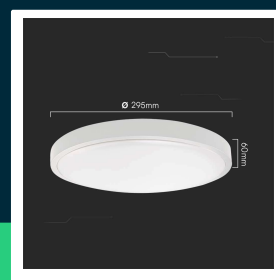

24W LED dome light round white frame 6400K IP44

SKU 76201 EAN 3800170211711 VT-8624

Related products (SKUs): 76181, 76181-24, 76191, 76191-24, 76201-24, 76271, 76271-24, 76281, 76281-24, 76291, 76291-24

TECHNICAL SPECIFICATION

Power	24W	Material	PP+PMMA	Warranty	2y
Luminous flux (lm)	2500 lm	Housing color	White	Certifications	CE, EMC, ROHS
Light color	Cool white	Type	Ceiling	Efficacy (lm/W)	105 lm/W
Color temperature	6500K	Dimming	NIE	ETIM	ECO02892
Voltage	230V	IP rating	IP44	CN code	8539 51 00
SKU	SKU 76201	Ignition time (100%)	0.001s	EPREL	1657170
EAN barcode	3800170211711	On/Off cycles	>15000		
Product code	VT-8624	Operating conditions	-20° +45°		
Series	Ceiling lights	Size	295x60mm		
Energy class	F	Product weight	0,71		
Base	Integrated LED fixture	Volume	0,007425		
Shape	Round	Pack length	300mm		
LED module type	SMD	Pack width	300mm		
Lifetime	20000h	Pack height	70mm		
Input voltage	220-240V,50/60Hz	Master carton	10		
CRI	80+	Brand	V-TAC		

Product description

- Elegant and modern V-TAC LED panel
- IP44 rating
- High-quality power supply
- Solid and durable construction
- Round, square, white and black varieties available, as well as with a motion sensor