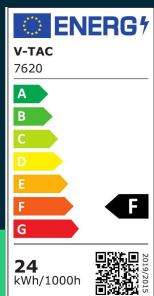

24W LED dome light 6500K round white frame IP44

SKU 7620 EAN 3800157685092 VT-8624W-RD

Related products (SKUs): 7618, 7619

TECHNICAL SPECIFICATION

Power	24W	CRI	80+	Warranty	2y
Luminous flux (lm)	2400 lm	Material	PC	Certifications	CE, EMC, ROHS
Light color	Cool white	Housing color	White	Efficacy (lm/W)	100 lm/W
Color temperature	6500K	Type	Ceiling	ETIM	ECO02892
Beam angle	360°	Dimming	NIE	CN code	8539 51 00
Voltage	230V	IP rating	IP44	EPREL	1331558
SKU	SKU 7620	Ignition time (100%)	0.001s		
EAN barcode	3800157685092	On/Off cycles	>15000		
Product code	VT-8624W-RD	Size	295x55mm		
Series	Ceiling lights	Product weight	0,7		
Energy class	F	Volume	0,007395		
Base	Integrated LED fixture	Pack length	300mm		
Shape	Round	Pack width	65mm		
LED module type	SMD	Pack height	300mm		
Lifetime	20000h	Master carton	5		
Input voltage	AC:220-240V, 50/60Hz	Brand	V-TAC		

**24W LED dome light 6500K round white frame IP44**

SKU 7620 EAN 3800157685092 VT-8624W-RD

Related products (SKUs): 7618, 7619

Product description

- The luminaire is equipped with high-quality LED chips with an excellent color rendering index
- Increased IP44 rating
- Available in varieties 18W, 24W, 30W
- Available in white and black colors
- A microwave motion sensor is available in selected models