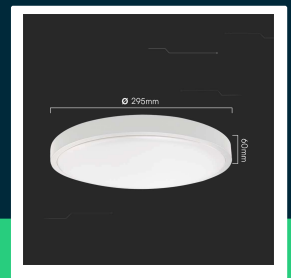

24W LED dome light round white frame 3000K IP44

SKU 76181 EAN 3800170211698 VT-8624

Related products (SKUs): 76181-24, 76191, 76191-24, 76201, 76201-24, 76271, 76271-24, 76281, 76281-24, 76291, 76291-24

TECHNICAL SPECIFICATION

Power	24W	Material	PP+PMMA	Warranty	2y
Luminous flux (lm)	2500 lm	Housing color	White	Certifications	CE, EMC, ROHS
Light color	Warm white	Type	Ceiling	Efficacy (lm/W)	105 lm/W
Color temperature	3000K	Dimming	NIE	ETIM	ECO02892
Voltage	230V	IP rating	IP44	CN code	8539 51 00
SKU	SKU 76181	Ignition time (100%)	0.001s	EPREL	1657168
EAN barcode	3800170211698	On/Off cycles	>15000		
Product code	VT-8624	Operating conditions	-20° +45°		
Series	Ceiling lights	Size	295x60mm		
Energy class	F	Product weight	0,71		
Base	Integrated LED fixture	Volume	0,007425		
Shape	Round	Pack length	300mm		
LED module type	SMD	Pack width	300mm		
Lifetime	20000h	Pack height	70mm		
Input voltage	220-240V,50/60Hz	Master carton	10		
CRI	80+	Brand	V-TAC		

Product description

- Elegant and modern V-TAC LED panel
- IP44 rating
- High-quality power supply
- Solid and durable construction
- Round, square, white and black varieties available, as well as with a motion sensor