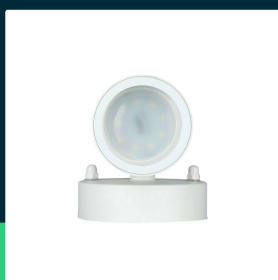

GU10 wall fitting stainless steel body matt white IP44 2way

SKU 7570 EAN 3800157640442 VT-7622

Related products (SKUs): 7569, 7500

TECHNICAL SPECIFICATION

Voltage	230V	Pack width	100mm
SKU	SKU 7570	Pack height	170mm
EAN barcode	3800157640442	Master carton	16
Product code	VT-7622	Quantity per pallet	560
Series	Garden wall sconces	Brand	V-TAC
Base	GU10	Warranty	2y
Input voltage	220-240V	Certifications	CE, EMC, ROHS
Frequency	50Hz	ETIM	EC000301
Material	Stainless steel	CN code	8539 51 00
Housing color	White		
Type	Wall		
IP rating	IP44		
Size	93x85x163mm		
Product weight	0,68		
Volume	0,001785		
Pack length	105mm		

GU10 wall fitting stainless steel body matt white IP44 2way

SKU 7570 EAN 3800157640442 VT-7622

Related products (SKUs): 7569, 7500

Product description

- The angle of light distribution, color and power depend on the light sources used
- Operates in extreme temperatures from -20° to +45°
- Specially designed for outdoor use
- IP44 protection rating for safety
- The luminaire is adapted to GU10 light sources
- Material - Aluminum + glass protecting the light sources
- Material - Aluminum
- Dimensions 93x85x163mm