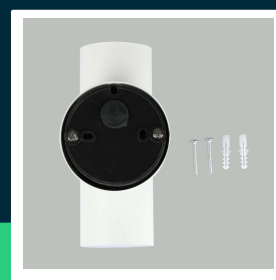

GU10 wall fitting stainless steel body matt white IP44 2way

SKU 7570 EAN 3800157640442 VT-7622

Related products (SKUs): 7569, 7500

TECHNICAL SPECIFICATION

Voltage	230V	Pack width	100mm
SKU	SKU 7570	Pack height	170mm
EAN barcode	3800157640442	Master carton	16
Product code	VT-7622	Quantity per pallet	560
Series	Garden wall sconces	Brand	V-TAC
Base	GU10	Warranty	2y
Input voltage	220-240V	Certifications	CE, EMC, ROHS
Frequency	50Hz	ETIM	EC000301
Material	Stainless steel	CN code	8539 51 00
Housing color	White		
Type	Wall		
IP rating	IP44		
Size	93x85x163mm		
Product weight	0,68		
Volume	0,001785		
Pack length	105mm		

GU10 wall fitting stainless steel body matt white IP44 2way

SKU 7570 EAN 3800157640442 VT-7622

Related products (SKUs): 7569, 7500

Product description

- The angle of light distribution, color and power depend on the light sources used
- Operates in extreme temperatures from -20° to +45°
- Specially designed for outdoor use
- IP44 protection rating for safety
- The luminaire is adapted to GU10 light sources
- Material - Aluminum + glass protecting the light sources
- Material - Aluminum
- Dimensions 93x85x163mm