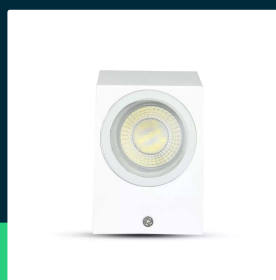

Wall sleek wall fitting square white body 1 way IP44

SKU 7539 EAN 3800157630702 VT-7651

Related products (SKUs): 7508, 7510, 7540

TECHNICAL SPECIFICATION

| | | | |
|----------------------|---------------|---------------------|---------------|
| Voltage | 230V | Size | 92x68x80mm |
| SKU | SKU 7539 | Product weight | 0,38 |
| EAN barcode | 3800157630702 | Volume | 0,00081 |
| Product code | VT-7651 | Pack length | 100mm |
| Series | Wall sconces | Pack width | 90mm |
| Base | GU10 | Pack height | 90mm |
| Shape | Square | Master carton | 24 |
| Input voltage | 220-240V | Quantity per pallet | 1344 |
| Frequency | 50Hz | Brand | V-TAC |
| Material | Aluminium | Warranty | 3y |
| Housing color | White | Certifications | CE, EMC, ROHS |
| Type | Wall | Parameters | Down |
| IP rating | IP44 | ETIM | ECO02892 |
| Rotation | NIE | CN code | 8539 51 00 |
| Operating conditions | -20° +45° | | |
| Compatibility | GU10 | | |

**Wall sleek wall fitting square white body 1 way IP44**

SKU 7539 EAN 3800157630702 VT-7651

Related products (SKUs): 7508, 7510, 7540

Product description

- The angle of light distribution, color and power depend on the light sources used
- Operates in extreme temperatures from -20° to +45°
- Specially designed for outdoor use
- IP44 protection rating for safety
- The luminaire is adapted to GU10 light sources
- Material - Aluminum
- Dimensions 92x68x80mm