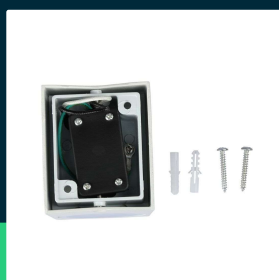

Wall sleek wall fitting square white body 1 way IP44

SKU 7539 EAN 3800157630702 VT-7651

Related products (SKUs): 7508, 7510, 7540

TECHNICAL SPECIFICATION

| | | | |
|----------------------|---------------|---------------------|---------------|
| Voltage | 230V | Size | 92x68x80mm |
| SKU | SKU 7539 | Product weight | 0,38 |
| EAN barcode | 3800157630702 | Volume | 0,00081 |
| Product code | VT-7651 | Pack length | 100mm |
| Series | Wall sconces | Pack width | 90mm |
| Base | GU10 | Pack height | 90mm |
| Shape | Square | Master carton | 24 |
| Input voltage | 220-240V | Quantity per pallet | 1344 |
| Frequency | 50Hz | Brand | V-TAC |
| Material | Aluminium | Warranty | 3y |
| Housing color | White | Certifications | CE, EMC, ROHS |
| Type | Wall | Parameters | Down |
| IP rating | IP44 | ETIM | ECO02892 |
| Rotation | NIE | CN code | 8539 51 00 |
| Operating conditions | -20° +45° | | |
| Compatibility | GU10 | | |

**Wall sleek wall fitting square white body 1 way IP44**

SKU 7539 EAN 3800157630702 VT-7651

Related products (SKUs): 7508, 7510, 7540

Product description

- The angle of light distribution, color and power depend on the light sources used
- Operates in extreme temperatures from -20° to +45°
- Specially designed for outdoor use
- IP44 protection rating for safety
- The luminaire is adapted to GU10 light sources
- Material - Aluminum
- Dimensions 92x68x80mm