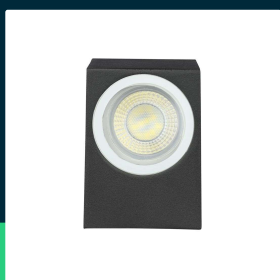

Wall sleek fitting GU10 aluminium body square black 2 way IP44

SKU 7511 EAN 3800157617703 VT-7652

Related products (SKUs): 7509, 7541, 7542

TECHNICAL SPECIFICATION

Voltage	230V	Volume	0,001344
SKU	SKU 7511	Pack length	105mm
EAN barcode	3800157617703	Pack width	80mm
Product code	VT-7652	Pack height	160mm
Series	Wall sconces	Master carton	16
Base	GU10	Quantity per pallet	800
Shape	Square	Brand	V-TAC
Input voltage	AC 220-240V	Warranty	2y
Frequency	50Hz	Certifications	CE, EMC, ROHS
Material	Aluminium	Parameters	Up/Down
Housing color	Black	ETIM	EC000301
Type	Wall	CN code	8539 51 00
IP rating	IP44		
Compatibility	GU10		
Size	92x68x150mm		
Product weight	0,575		

**Wall sleek fitting GU10 aluminium body square black 2 way IP44**

SKU 7511 EAN 3800157617703 VT-7652

Related products (SKUs): 7509, 7541, 7542

Product description

- The angle of light distribution, color and power depend on the light sources used
- Operates in extreme temperatures from -20° to +45°
- Specially designed for outdoor use
- IP44 protection rating for safety
- The luminaire is adapted to GU10 light sources
- Material - Aluminum
- Dimensions 92x68x150mm