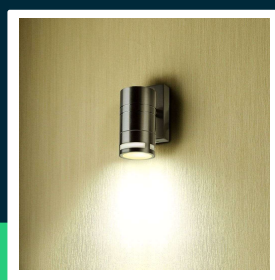

**Wall glass fitting GU10 steel body 1 way IP44**

SKU 7505 EAN 3800157617642 VT-7631

Related products (SKUs): ---

**TECHNICAL SPECIFICATION**

Voltage	230V	Pack length	120mm
SKU	SKU 7505	Pack width	70mm
EAN barcode	3800157617642	Pack height	145mm
Product code	VT-7631	Master carton	24
Series	Garden wall sconces	Quantity per pallet	864
Base	GU10	Brand	V-TAC
Input voltage	AC 220-240V	Warranty	2y
Frequency	50Hz	Certifications	CE, EMC, ROHS
Material	Stainless steel	Additional information	Model 2
Housing color	Brushed steel	Parameters	Without motion sensor
Type	Wall	ETIM	EC000301
IP rating	IP44	CN code	8539 51 00
Compatibility	GU10		
Size	110x60x125mm		
Product weight	0,5		
Volume	0,001176		

**Wall glass fitting GU10 steel body 1 way IP44**

SKU 7505 EAN 3800157617642 VT-7631

Related products (SKUs): ---

## Product description

- The angle of light distribution, color and power depend on the light sources used
- Operates in extreme temperatures from -20° to +45°
- Specially designed for outdoor use
- IP44 protection rating for safety
- The luminaire is adapted to GU10 light sources
- Material - brushed acid steel
- Dimensions 110x60x125mm