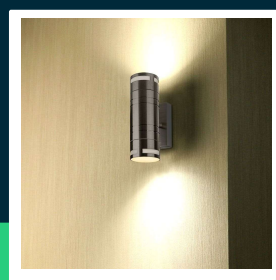

**Wall glass fitting GU10 steel body 2 way IP44**

SKU 7504 EAN 3800157617635 VT-7632

Related products (SKUs): ---

**TECHNICAL SPECIFICATION**

Voltage	230V	Master carton	12
SKU	SKU 7504	Quantity per pallet	480
EAN barcode	3800157617635	Brand	V-TAC
Product code	VT-7632	Warranty	2y
Series	Garden wall sconces	Certifications	CE, EMC, ROHS
Base	GU10	ETIM	EC000301
Input voltage	AC 220-240V	CN code	8539 51 00
Frequency	50Hz		
Material	Stainless steel		
Housing color	Brushed steel		
Type	Wall		
IP rating	IP44		
Compatibility	GU10		
Size	110x60x178mm		
Product weight	0,69		
Volume	0,0016625		

**Wall glass fitting GU10 steel body 2 way IP44**

SKU 7504 EAN 3800157617635 VT-7632

Related products (SKUs): ---

## Product description

- The angle of light distribution, color and power depend on the light sources used
- Operates in extreme temperatures from -20° to +45°
- Specially designed for outdoor use
- IP44 protection rating for safety
- The luminaire is adapted to GU10 light sources
- Material - brushed acid steel
- Dimensions 110x60x178mm