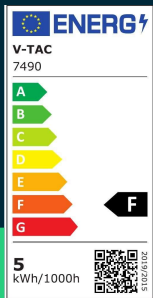

**LED bulb 5.5W E14 P45 6400K cri>95**

SKU 7490 EAN 3800157651134 VT-2236

Related products (SKUs): 7488, 7489

**TECHNICAL SPECIFICATION**

Power	5,5W	Frequency	50Hz	Volume	0,000162
Equivalent power	40W	Power factor	>0,5	Pack length	45mm
Luminous flux (lm)	470 lm	CRI	95+	Pack width	45mm
Light color	Cool white	Material	Plastic	Pack height	80mm
Color temperature	6400K	Housing color	Matte opal	Master carton	200
Beam angle	180°	Type	Light sources	Brand	V-TAC
Voltage	230V	Dimming	NIE	Warranty	2y
SKU	SKU 7490	IP rating	IP20	Certifications	CE, EMC, ROHS
EAN barcode	3800157651134	Ignition time (100%)	0.001s	Efficacy (lm/W)	85 lm/W
Product code	VT-2236	Color consistency	<6	ETIM	EC001959
Energy class	F	Declared intensity (cd)	74.8 Cd Max.	CN code	8539 52 00
Base	E14	On/Off cycles	>15000	EPREL	944745
Shape	Ball	Operating conditions	-20° +45°		
LED module type	SMD	Lumen maintenance	70%		
Lifetime	30000h	Size	46x46x82mm		
Input voltage	220-240V	Product weight	0,025		

**LED bulb 5.5W E14 P45 6400K cri>95**

SKU 7490 EAN 3800157651134 VT-2236

Related products (SKUs): 7488, 7489