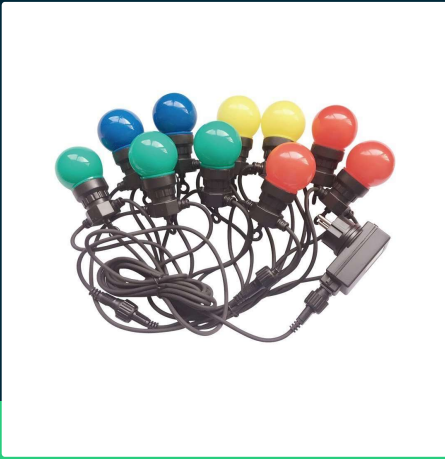

1W LED string light 5m with 10 bulbs eu rgby

SKU 7435 EAN 3800157637459 VT-70510

Related products (SKUs): 7436, 7437, 217436

TECHNICAL SPECIFICATION

Power	5W	Material	Rubber, plastic	Brand	V-TAC
Luminous flux (lm)	300 lm	Housing color	Black	Warranty	2y
Light color	RGB (color)	IP rating	IP44	Certifications	CE, EMC
Color temperature	RGBY	Ignition time (100%)	0.001s	Efficacy (lm/W)	60 lm/W
Beam angle	270°	Color consistency	<6	ETIM	EC000301
Voltage	230V	On/Off cycles	>15000	CN code	8539 51 00
SKU	SKU 7435	Operating conditions	-20° +45°	EPREL	1179292
EAN barcode	3800157637459	Size	5m		
Product code	VT-70510	Cable length	5m		
Energy class	G	Length	5m		
Base	Integrated LED fixture	Product weight	0,667		
Shape	Garland	Volume	0,004928		
Lifetime	20000h	Pack length	160mm		
Input voltage	230V	Pack width	110mm		
Frequency	50/60Hz	Pack height	280mm		
CRI	80+	Master carton	10		

**1W LED string light 5m with 10 bulbs eu rgby**

SKU 7435 EAN 3800157637459 VT-70510

Related products (SKUs): 7436, 7437, 217436

Product description

- Garland with 10 bulbs with a power of 0,5W each
- EU socket - Easy installation
- Waterproof sockets and rubber cable, better weather resistance
- Total length 5 meters
- IP44 rating
- 10 holders, distance between holders 50cm
- Possibility of serial connection