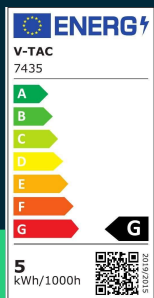

1W LED string light 5m with 10 bulbs eu rgby

SKU 7435 EAN 3800157637459 VT-70510

Related products (SKUs): 7436, 7437, 217436

TECHNICAL SPECIFICATION

Power	5W	Material	Rubber, plastic	Brand	V-TAC
Luminous flux (lm)	300 lm	Housing color	Black	Warranty	2y
Light color	RGB (color)	IP rating	IP44	Certifications	CE, EMC
Color temperature	RGBY	Ignition time (100%)	0.001s	Efficacy (lm/W)	60 lm/W
Beam angle	270°	Color consistency	<6	ETIM	EC000301
Voltage	230V	On/Off cycles	>15000	CN code	8539 51 00
SKU	SKU 7435	Operating conditions	-20° +45°	EPREL	1179292
EAN barcode	3800157637459	Size	5m		
Product code	VT-70510	Cable length	5m		
Energy class	G	Length	5m		
Base	Integrated LED fixture	Product weight	0,667		
Shape	Garland	Volume	0,004928		
Lifetime	20000h	Pack length	160mm		
Input voltage	230V	Pack width	110mm		
Frequency	50/60Hz	Pack height	280mm		
CRI	80+	Master carton	10		

**1W LED string light 5m with 10 bulbs eu rgby**

SKU 7435 EAN 3800157637459 VT-70510

Related products (SKUs): 7436, 7437, 217436

Product description

- Garland with 10 bulbs with a power of 0,5W each
- EU socket - Easy installation
- Waterproof sockets and rubber cable, better weather resistance
- Total length 5 meters
- IP44 rating
- 10 holders, distance between holders 50cm
- Possibility of serial connection