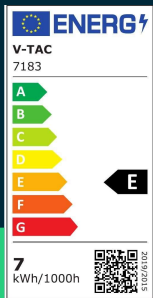

LED bulb 6W filament E27 A60 frost cover 6400K

SKU 7183 EAN 3800157615594 VT-2047

Related products (SKUs): 7181, 7182, 71811

TECHNICAL SPECIFICATION

Power	7W	Frequency	50Hz	Volume	0,00054
Equivalent power	60W	Power factor	>0,5	Pack length	60mm
Luminous flux (lm)	840 lm	CRI	80+	Pack width	60mm
Light color	Cool white	Material	Glass	Pack height	120mm
Color temperature	6400K	Housing color	Matte opal	Master carton	50
Beam angle	300°	Type	Light sources	Quantity per pallet	1800
Voltage	230V	Dimming	NIE	Brand	V-TAC
SKU	SKU 7183	IP rating	IP20	Warranty	2y
EAN barcode	3800157615594	Ignition time (100%)	0.001s	Certifications	CE, EMC, ROHS
Product code	VT-2047	Color consistency	<6	Efficacy (lm/W)	120 lm/W
Energy class	E	Declared intensity (cd)	71.6 Cd Max.	ETIM	EC001959
Base	E27	On/Off cycles	15000	CN code	8539 52 00
Shape	A60	Operating conditions	-20° +45°	EPREL	1021191
LED module type	Filament	Lumen maintenance	0,7		
Lifetime	20000h	Size	60x107mm		
Input voltage	220-240V	Product weight	0,06		

**LED bulb 6W filament E27 A60 frost cover 6400K**

SKU 7183 EAN 3800157615594 VT-2047

Related products (SKUs): 7181, 7182, 71811

Product description

- Energy consumption lower by 80% compared to traditional light sources
- Very long life
- No UV or IR radiation
- Instant start and 100% light
- Low operating temperature
- Direct replacement for traditional light sources