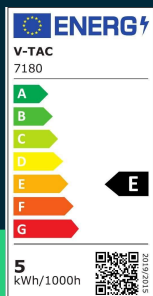

LED bulb 5W filament E27 A60 frost cover 6400K

SKU 7180 EAN 3800157615563 VT-2045

Related products (SKUs): 7179, 7178

TECHNICAL SPECIFICATION

Power	5W	Frequency	50Hz	Volume	0,000576
Equivalent power	50W	Power factor	>0,4	Pack length	60mm
Luminous flux (lm)	600 lm	CRI	80+	Pack width	60mm
Light color	Cool white	Material	Glass	Pack height	120mm
Color temperature	6400K	Housing color	Matte opal	Master carton	50
Beam angle	300°	Type	Light sources	Quantity per pallet	2000
Voltage	230V	Dimming	NIE	Brand	V-TAC
SKU	SKU 7180	IP rating	IP20	Warranty	2y
EAN barcode	3800157615563	Ignition time (100%)	0.001s	Certifications	CE, EMC, ROHS
Product code	VT-2045	Color consistency	<6	Efficacy (lm/W)	120 lm/W
Energy class	E	Declared intensity (cd)	51.1 Cd Max.	ETIM	EC001959
Base	E27	On/Off cycles	15000	CN code	8539 52 00
Shape	A60	Operating conditions	-20° +45°	EPREL	1021189
LED module type	Filament	Lumen maintenance	0,7		
Lifetime	20000h	Size	60x107mm		
Input voltage	220-240V	Product weight	0,066		

**LED bulb 5W filament E27 A60 frost cover 6400K**

SKU 7180 EAN 3800157615563 VT-2045

Related products (SKUs): 7179, 7178

Product description

- Energy consumption lower by 80% compared to traditional light sources
- Very long life
- No UV or IR radiation
- Instant start and 100% light
- Low operating temperature
- Direct replacement for traditional light sources