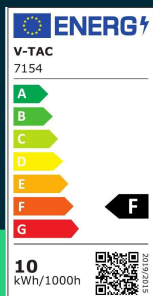

LED bulb 10W filament E27 A67 frost cover 6400K

SKU 7154 EAN 3800157612197 VT-2023

Related products (SKUs): 7152, 7153

TECHNICAL SPECIFICATION

Power	10W	Frequency	50/60Hz	Volume	0,000676
Equivalent power	75W	Power factor	>0,5	Pack length	70mm
Luminous flux (lm)	1055 lm	CRI	80+	Pack width	65mm
Light color	Cool white	Material	Glass	Pack height	130mm
Color temperature	6400K	Housing color	Matte opal	Master carton	50
Beam angle	300°	Type	Light sources	Quantity per pallet	1800
Voltage	230V	Dimming	NIE	Brand	V-TAC
SKU	SKU 7154	IP rating	IP20	Warranty	2y
EAN barcode	3800157612197	Ignition time (100%)	0.001s	Certifications	CE, EMC, ROHS
Product code	VT-2023	Color consistency	<6	Efficacy (lm/W)	105 lm/W
Energy class	F	Declared intensity (cd)	89.9 Cd Max.	ETIM	EC001959
Base	E27	On/Off cycles	15000	CN code	8539 52 00
Shape	A67	Operating conditions	-20° +45°	EPREL	1021186
LED module type	Filament	Lumen maintenance	0,7		
Lifetime	>20000h	Size	67x123mm		
Input voltage	220-240V	Product weight	0,06		

**LED bulb 10W filament E27 A67 frost cover 6400K**

SKU 7154 EAN 3800157612197 VT-2023

Related products (SKUs): 7152, 7153

Product description

- Energy consumption lower by 80% compared to traditional light sources
- Very long life
- No UV or IR radiation
- Instant start and 100% light
- Low operating temperature
- Direct replacement for traditional light sources