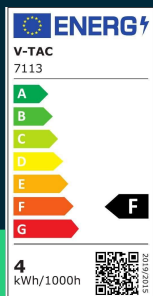

LED bulb 4W filament E14 candle amber cover 2200K

SKU 7113 EAN 3800157609883 VT-1955

Related products (SKUs): 217113

TECHNICAL SPECIFICATION

Power	4W	Frequency	50Hz	Volume	0,000192
Equivalent power	35W	Power factor	>0,4	Pack length	40mm
Luminous flux (lm)	350 lm	CRI	80+	Pack width	40mm
Light color	Warm white	Material	Glass	Pack height	105mm
Color temperature	2200K	Housing color	Amber	Master carton	100
Beam angle	300°	Type	Light sources	Quantity per pallet	4800
Voltage	230V	Dimming	NIE	Brand	V-TAC
SKU	SKU 7113	IP rating	IP20	Warranty	2y
EAN barcode	3800157609883	Ignition time (100%)	0.001s	Certifications	CE, EMC, ROHS
Product code	VT-1955	Color consistency	<6	Efficacy (lm/W)	90 lm/W
Energy class	F	Declared intensity (cd)	29.8 Cd Max.	Parameters	Amber
Base	E14	On/Off cycles	15000	ETIM	EC001959
Shape	Candle	Operating conditions	-20° +45°	CN code	8539 52 00
LED module type	Filament	Lumen maintenance	0,7	EPREL	1536036
Lifetime	20000h	Size	35x100mm		
Input voltage	220-240V	Product weight	0,024		

**LED bulb 4W filament E14 candle amber cover 2200K**

SKU 7113 EAN 3800157609883 VT-1955

Related products (SKUs): 217113

Product description

- Energy consumption 80% lower than in standard light sources
- Very long life
- No UV or IR radiation
- Instant start and 100% light
- Low operating temperature
- Direct replacement for traditional light sources