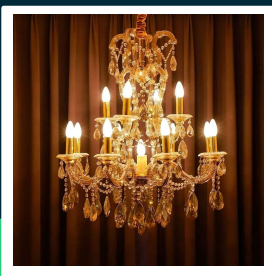

LED bulb 4W filament E14 candle amber cover 2200K

SKU 7113 EAN 3800157609883 VT-1955

Related products (SKUs): 217113

TECHNICAL SPECIFICATION

Power	4W	Frequency	50Hz	Volume	0,000192
Equivalent power	35W	Power factor	>0,4	Pack length	40mm
Luminous flux (lm)	350 lm	CRI	80+	Pack width	40mm
Light color	Warm white	Material	Glass	Pack height	105mm
Color temperature	2200K	Housing color	Amber	Master carton	100
Beam angle	300°	Type	Light sources	Quantity per pallet	4800
Voltage	230V	Dimming	NIE	Brand	V-TAC
SKU	SKU 7113	IP rating	IP20	Warranty	2y
EAN barcode	3800157609883	Ignition time (100%)	0.001s	Certifications	CE, EMC, ROHS
Product code	VT-1955	Color consistency	<6	Efficacy (lm/W)	90 lm/W
Energy class	F	Declared intensity (cd)	29.8 Cd Max.	Parameters	Amber
Base	E14	On/Off cycles	15000	ETIM	EC001959
Shape	Candle	Operating conditions	-20° +45°	CN code	8539 52 00
LED module type	Filament	Lumen maintenance	0,7	EPREL	1536036
Lifetime	20000h	Size	35x100mm		
Input voltage	220-240V	Product weight	0,024		

**LED bulb 4W filament E14 candle amber cover 2200K**

SKU 7113 EAN 3800157609883 VT-1955

Related products (SKUs): 217113

Product description

- Energy consumption 80% lower than in standard light sources
- Very long life
- No UV or IR radiation
- Instant start and 100% light
- Low operating temperature
- Direct replacement for traditional light sources