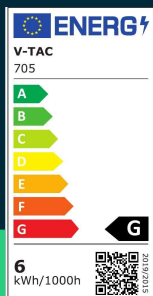

6W LED panel premium SAMSUNG CHIP square 6400K

SKU 705 EAN 3800157641616 VT-606SQ

Related products (SKUs): 704, 703

TECHNICAL SPECIFICATION

Power	6W	Frequency	50/60Hz	Volume	0,000663
Luminous flux (lm)	420 lm	Power factor	>0,5	Pack length	130mm
Light color	Cool white	CRI	80+	Pack width	30mm
Color temperature	6400K	Material	Aluminium	Pack height	170mm
Beam angle	120°	Housing color	White	Master carton	40
Voltage	230V	Type	Recessed	Quantity per pallet	1600
SKU	SKU 705	Dimming	NIE	Brand	V-TAC
EAN barcode	3800157641616	IP rating	IP20	Warranty	5y
Product code	VT-606SQ	Ignition time (100%)	0.001s	Certifications	CE, EMC, ROHS
Series	Downlight	Color consistency	<6	Efficacy (lm/W)	70 lm/W
Energy class	G	Declared intensity (cd)	133.69 Cd Max.	ETIM	ECO02892
Base	Integrated LED fixture	On/Off cycles	20000	CN code	8539 51 00
Shape	Square	Operating conditions	-20° +45°	EPREL	1028077
LED module type	SAMSUNG	Size	Ø110		
Lifetime	30000h	Mounting size	Ø110		
Input voltage	85-265V	Product weight	0,217		

**6W LED panel premium SAMSUNG CHIP square 6400K**

SKU 705 EAN 3800157641616 VT-606SQ

Related products (SKUs): 704, 703

Product description

- SAMSUNG Chip
- Slim, modern and elegant design
- High quality power supply - no flickering
- The external casing is resistant to damage
- No infrared radiation, does not attract insects
- Easy installation - quick connector
- No lead or mercury content
- AC Adapter: 85-265V, 50/60Hz
- Warranty 5 Years