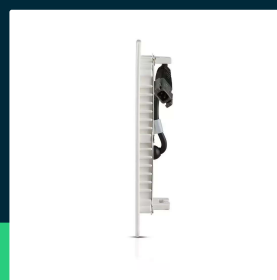

6W LED panel premium SAMSUNG CHIP square 6400K

SKU 705 EAN 3800157641616 VT-606SQ

Related products (SKUs): 704, 703

TECHNICAL SPECIFICATION

Power	6W	Frequency	50/60Hz	Volume	0,000663
Luminous flux (lm)	420 lm	Power factor	>0,5	Pack length	130mm
Light color	Cool white	CRI	80+	Pack width	30mm
Color temperature	6400K	Material	Aluminium	Pack height	170mm
Beam angle	120°	Housing color	White	Master carton	40
Voltage	230V	Type	Recessed	Quantity per pallet	1600
SKU	SKU 705	Dimming	NIE	Brand	V-TAC
EAN barcode	3800157641616	IP rating	IP20	Warranty	5y
Product code	VT-606SQ	Ignition time (100%)	0.001s	Certifications	CE, EMC, ROHS
Series	Downlight	Color consistency	<6	Efficacy (lm/W)	70 lm/W
Energy class	G	Declared intensity (cd)	133.69 Cd Max.	ETIM	ECO02892
Base	Integrated LED fixture	On/Off cycles	20000	CN code	8539 51 00
Shape	Square	Operating conditions	-20° +45°	EPREL	1028077
LED module type	SAMSUNG	Size	Ø110		
Lifetime	30000h	Mounting size	Ø110		
Input voltage	85-265V	Product weight	0,217		

**6W LED panel premium SAMSUNG CHIP square 6400K**

SKU 705 EAN 3800157641616 VT-606SQ

Related products (SKUs): 704, 703

Product description

- SAMSUNG Chip
- Slim, modern and elegant design
- High quality power supply - no flickering
- The external casing is resistant to damage
- No infrared radiation, does not attract insects
- Easy installation - quick connector
- No lead or mercury content
- AC Adapter: 85-265V, 50/60Hz
- Warranty 5 Years