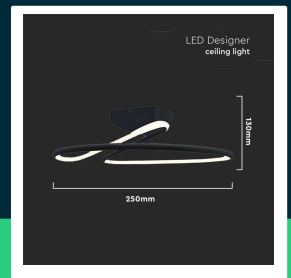

20W LED designer light round black 4000K

SKU 6926 EAN 3800157697804 VT-7763

Related products (SKUs): 6927, 6928

TECHNICAL SPECIFICATION

| | | | | | |
|--------------------|------------------------|----------------|---------------|-----------------|------------|
| Power | 20W | Type | Ceiling | Efficacy (lm/W) | 105 lm/W |
| Luminous flux (lm) | 2130 lm | Dimming | NIE | ETIM | ECO02892 |
| Light color | Neutral white | IP rating | IP20 | CN code | 8539 51 00 |
| Color temperature | 4000K | On/Off cycles | >15000 | EPREL | 1533176 |
| Voltage | 230V | Size | 250x130mm | | |
| SKU | SKU 6926 | Length | 330 mm | | |
| EAN barcode | 3800157697804 | Width | 330 mm | | |
| Product code | VT-7763 | Height | 200 mm | | |
| Energy class | F | Product weight | 1,02 | | |
| Base | Integrated LED fixture | Volume | 0,025 | | |
| Shape | Round | Pack length | 330mm | | |
| LED module type | SMD | Pack width | 325mm | | |
| Lifetime | 20000h | Pack height | 200mm | | |
| Input voltage | AC:220-240V, 50Hz | Brand | V-TAC | | |
| CRI | 80+ | Warranty | 2y | | |
| Housing color | Black | Certifications | CE, EMC, ROHS | | |

**20W LED designer light round black 4000K**

SKU 6926 EAN 3800157697804 VT-7763

Related products (SKUs): 6927, 6928

Product description

- Modern fixture with built-in LEDs
- Elegant black finish

GPSR Information