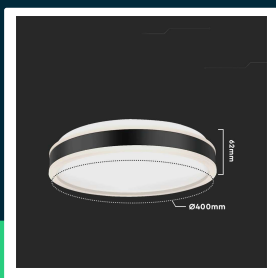

**38W LED designer light round black finish 4000K dimmable**

SKU 6908 EAN 3800157697620 VT-7757

Related products (SKUs): 6910, 6916, 6909, 6990, 6991

## TECHNICAL SPECIFICATION

Power	38W	Type	Ceiling	ETIM	EC002892
Luminous flux (lm)	4050 lm	IP rating	IP20	CN code	8539 51 00
Light color	Neutral white	Size	400x62mm	EPREL	1498855
Color temperature	4000K	Length	470 mm		
Voltage	230V	Width	470 mm		
SKU	SKU 6908	Height	130 mm		
EAN barcode	3800157697620	Product weight	2,2		
Product code	VT-7757	Volume	0,03218		
Series	Ceiling lights	Pack length	470mm		
Energy class	F	Pack width	465mm		
Base	Integrated LED fixture	Pack height	125mm		
Shape	Round	Master carton	5		
LED module type	SMD	Brand	V-TAC		
Lifetime	20000h	Warranty	2y		
Input voltage	AC:220-240V, 50/60Hz	Certifications	CE, EMC, ROHS		
Housing color	Black	Efficacy (lm/W)	105 lm/W		

## Product description

- Modern fixture with built-in LEDs
- Elegant finish
- Top quality materials