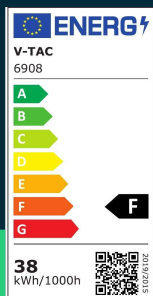

## TECHNICAL SPECIFICATION

Power	38W	Type	Ceiling	ETIM	EC002892
Luminous flux (lm)	4050 lm	IP rating	IP20	CN code	8539 51 00
Light color	Neutral white	Size	400x62mm	EPREL	1498855
Color temperature	4000K	Length	470 mm		
Voltage	230V	Width	470 mm		
SKU	SKU 6908	Height	130 mm		
EAN barcode	3800157697620	Product weight	2,2		
Product code	VT-7757	Volume	0,03218		
Series	Ceiling lights	Pack length	470mm		
Energy class	F	Pack width	465mm		
Base	Integrated LED fixture	Pack height	125mm		
Shape	Round	Master carton	5		
LED module type	SMD	Brand	V-TAC		
Lifetime	20000h	Warranty	2y		
Input voltage	AC:220-240V, 50/60Hz	Certifications	CE, EMC, ROHS		
Housing color	Black	Efficacy (lm/W)	105 lm/W		