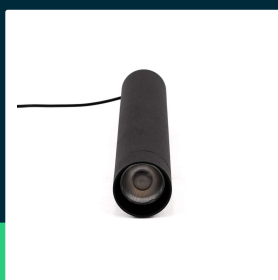

8W LED smart hanging pendant light black body 3in1

SKU 6889 EAN 3800157697439 VT-908D

Related products (SKUs): 6888

TECHNICAL SPECIFICATION

Power	8W	CRI	90+	ETIM	EC000101
Luminous flux (lm)	700 lm	Material	Aluminium	CN code	8539 51 00
Light color	CCT tunable white	Housing color	Black	EPREL	1439461
Color temperature	2700K-6400K	Type	SMART track system 48V		
Beam angle	30°	IP rating	IP20		
Voltage	48V	On/Off cycles	>15000		
SKU	SKU 6889	Size	150x40x1460mm		
EAN barcode	3800157697439	Product weight	0,38		
Product code	VT-908D	Volume	0,00165		
Series	Track system 48V	Pack length	60mm		
Energy class	F	Pack width	55mm		
Base	Integrated LED fixture	Pack height	430mm		
Shape	Pendant	Brand	V-TAC		
LED module type	SMD	Warranty	3y		
Lifetime	20000h	Certifications	CE, EMC, ROHS		
Input voltage	DC:48V	Efficacy (lm/W)	90 lm/W		

**8W LED smart hanging pendant light black body 3in1**

SKU 6889 EAN 3800157697439 VT-908D

Related products (SKUs): 6888

Product description

- The product is an element of the modern universal 48V V-TAC rail system
- Control via the universal Smart Life application or Alexa, Google Home, Tuya.
- Smooth change of light color saturation from warm white to cold
- Available system elements: projectors, hangings, rails of various lengths, holders, power supplies, etc.
- State-of-the-art LED technology
- CRI>90
- Safe voltage
- Instant start and 100% light
- Low operating temperature