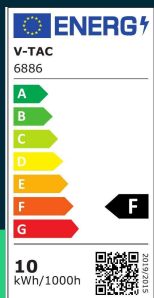

10W LED magnetic smart tracklight black body 3in1

SKU 6886 EAN 3800157697408 VT-3610

Related products (SKUs): ---

TECHNICAL SPECIFICATION

Power	10W	Material	Aluminium	CN code	8539 51 00
Luminous flux (lm)	900 lm	Housing color	Black	EPREL	1439458
Light color	CCT tunable white	Type	SMART track system 48V		
Color temperature	2700K-6400K	IP rating	IP20		
Beam angle	30°	On/Off cycles	>15000		
Voltage	48V	Size	137x22x162mm		
SKU	SKU 6886	Product weight	0,41		
EAN barcode	3800157697408	Volume	0,0009		
Product code	VT-3610	Pack length	145mm		
Series	Track system 48V	Pack width	30mm		
Energy class	F	Pack height	170mm		
Base	Integrated LED fixture	Brand	V-TAC		
LED module type	SMD	Warranty	3y		
Lifetime	20000h	Certifications	CE, EMC, ROHS		
Input voltage	DC:48V	Efficacy (lm/W)	90 lm/W		
CRI	90+	ETIM	EC000101		

**10W LED magnetic smart tracklight black body 3in1**

SKU 6886 EAN 3800157697408 VT-3610

Related products (SKUs): ---

Product description

- The product is an element of the modern universal 48V V-TAC rail system
- Control via the universal Smart Life application or Alexa, Google Home, Tuya.
- Smooth change of light color saturation from warm white to cold
- Available system elements: projectors, hangings, rails of various lengths, holders, power supplies, etc.
- State-of-the-art LED technology
- CRI>90
- Safe voltage
- Instant start and 100% light
- Low operating temperature