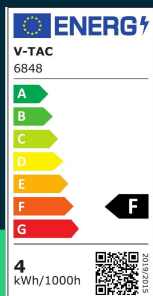

**C37 E14 4W filament 3 step power dimming clear cover 3000K**

SKU 6848 EAN 3800157693172 VT-2804

Related products (SKUs): ---

**TECHNICAL SPECIFICATION**

Power	4W	CRI	80+	Quantity per pallet	9000
Equivalent power	35W	Material	Glass	Brand	V-TAC
Luminous flux (lm)	400 lm	Housing color	Transparent	Warranty	2y
Light color	Warm white	Type	Light sources	Certifications	CE, EMC, ROHS
Color temperature	3000K	Dimming	TAK	Efficacy (lm/W)	100 lm/W
Beam angle	300°	IP rating	IP20	ETIM	EC001959
Voltage	230V	Rotation	TAK	CN code	8539 52 00
SKU	SKU 6848	Ignition time (100%)	0.001s	EPREL	1378863
EAN barcode	3800157693172	On/Off cycles	>15000		
Product code	VT-2804	Size	35x98mm		
Energy class	F	Product weight	0,02		
Base	E14	Volume	0,000162		
Shape	Candle	Pack length	35mm		
LED module type	Filament	Pack width	35mm		
Lifetime	20000h	Pack height	100mm		
Input voltage	AC:220-240V, 50Hz	Master carton	100		

**C37 E14 4W filament 3 step power dimming clear cover  
3000K**

SKU 6848 EAN 3800157693172 VT-2804

Related products (SKUs): ---

## Product description

- The 3 step dimmable LED bulb offers a unique dimming mechanism with a simple switch
- High color rendering index CRI >80