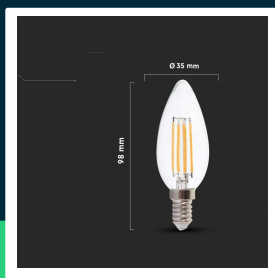

**C37 E14 4W filament 3 step power dimming clear cover 3000K**

SKU 6848 EAN 3800157693172 VT-2804

Related products (SKUs): ---

**TECHNICAL SPECIFICATION**

Power	4W	CRI	80+	Quantity per pallet	9000
Equivalent power	35W	Material	Glass	Brand	V-TAC
Luminous flux (lm)	400 lm	Housing color	Transparent	Warranty	2y
Light color	Warm white	Type	Light sources	Certifications	CE, EMC, ROHS
Color temperature	3000K	Dimming	TAK	Efficacy (lm/W)	100 lm/W
Beam angle	300°	IP rating	IP20	ETIM	EC001959
Voltage	230V	Rotation	TAK	CN code	8539 52 00
SKU	SKU 6848	Ignition time (100%)	0.001s	EPREL	1378863
EAN barcode	3800157693172	On/Off cycles	>15000		
Product code	VT-2804	Size	35x98mm		
Energy class	F	Product weight	0,02		
Base	E14	Volume	0,000162		
Shape	Candle	Pack length	35mm		
LED module type	Filament	Pack width	35mm		
Lifetime	20000h	Pack height	100mm		
Input voltage	AC:220-240V, 50Hz	Master carton	100		

**C37 E14 4W filament 3 step power dimming clear cover  
3000K**

SKU 6848 EAN 3800157693172 VT-2804

Related products (SKUs): ---

## Product description

- The 3 step dimmable LED bulb offers a unique dimming mechanism with a simple switch
- High color rendering index CRI >80