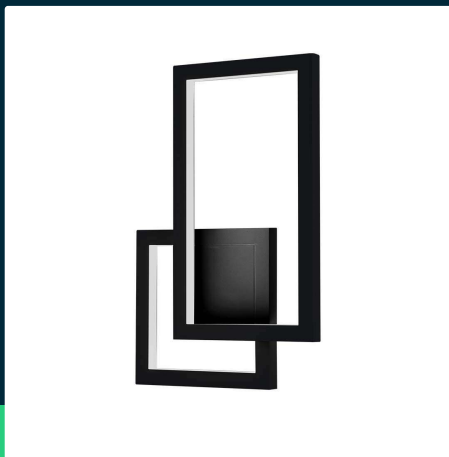

**20W LED wall lamp black body 3000K IP54**

SKU 6842 EAN 3800157693110 VT-11120-B

Related products (SKUs): 6843

**TECHNICAL SPECIFICATION**

|                    |                        |                      |              |                 |               |
|--------------------|------------------------|----------------------|--------------|-----------------|---------------|
| Power              | 20W                    | Material             | Aluminium    | Pack height     | 340mm         |
| Luminous flux (lm) | 2400 lm                | Housing color        | Black        | Master carton   | 5             |
| Light color        | Warm white             | Type                 | Wall         | Brand           | V-TAC         |
| Color temperature  | 3000K                  | Dimming              | NIE          | Warranty        | 2y            |
| Beam angle         | 360°                   | IP rating            | IP20         | Certifications  | CE, EMC, ROHS |
| Voltage            | 230V                   | Rotation             | TAK          | Efficacy (lm/W) | 120 lm/W      |
| SKU                | SKU 6842               | Ignition time (100%) | 0.001s       | ETIM            | ECO02892      |
| EAN barcode        | 3800157693110          | On/Off cycles        | >15000       | CN code         | 8539 51 00    |
| Product code       | VT-11120-B             | Size                 | 420x60x290mm | EPREL           | 1391287       |
| Series             | Wall lighting          | Length               | 455 mm       |                 |               |
| Energy class       | E                      | Width                | 85 mm        |                 |               |
| Base               | Integrated LED fixture | Height               | 340 mm       |                 |               |
| LED module type    | SMD                    | Product weight       | 1,7          |                 |               |
| Lifetime           | 20000h                 | Volume               | 0,015066     |                 |               |
| Input voltage      | AC:220-240V, 50/60Hz   | Pack length          | 455mm        |                 |               |
| CRI                | 90+                    | Pack width           | 85mm         |                 |               |