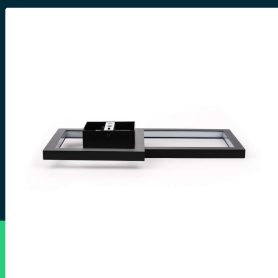

**20W LED wall lamp black body 3000K IP54**

SKU 6842 EAN 3800157693110 VT-11120-B

Related products (SKUs): 6843

**TECHNICAL SPECIFICATION**

|                    |                        |                      |              |                 |               |
|--------------------|------------------------|----------------------|--------------|-----------------|---------------|
| Power              | 20W                    | Material             | Aluminium    | Pack height     | 340mm         |
| Luminous flux (lm) | 2400 lm                | Housing color        | Black        | Master carton   | 5             |
| Light color        | Warm white             | Type                 | Wall         | Brand           | V-TAC         |
| Color temperature  | 3000K                  | Dimming              | NIE          | Warranty        | 2y            |
| Beam angle         | 360°                   | IP rating            | IP20         | Certifications  | CE, EMC, ROHS |
| Voltage            | 230V                   | Rotation             | TAK          | Efficacy (lm/W) | 120 lm/W      |
| SKU                | SKU 6842               | Ignition time (100%) | 0.001s       | ETIM            | ECO02892      |
| EAN barcode        | 3800157693110          | On/Off cycles        | >15000       | CN code         | 8539 51 00    |
| Product code       | VT-11120-B             | Size                 | 420x60x290mm | EPREL           | 1391287       |
| Series             | Wall lighting          | Length               | 455 mm       |                 |               |
| Energy class       | E                      | Width                | 85 mm        |                 |               |
| Base               | Integrated LED fixture | Height               | 340 mm       |                 |               |
| LED module type    | SMD                    | Product weight       | 1,7          |                 |               |
| Lifetime           | 20000h                 | Volume               | 0,015066     |                 |               |
| Input voltage      | AC:220-240V, 50/60Hz   | Pack length          | 455mm        |                 |               |
| CRI                | 90+                    | Pack width           | 85mm         |                 |               |