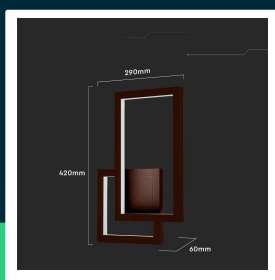

**20W LED wall lamp corten body 4000K IP20**

SKU 6841 EAN 3800157693103 VT-11120-C

Related products (SKUs): 6840

**TECHNICAL SPECIFICATION**

Power	20W	Material	Aluminium	Pack height	340mm
Luminous flux (lm)	2660 lm	Housing color	Bronze, corten	Master carton	5
Light color	Neutral white	Type	Wall	Brand	V-TAC
Color temperature	4000K	Dimming	NIE	Warranty	2y
Beam angle	360°	IP rating	IP20	Certifications	CE, EMC, ROHS
Voltage	230V	Rotation	TAK	Efficacy (lm/W)	135 lm/W
SKU	SKU 6841	Ignition time (100%)	0.001s	ETIM	ECO02892
EAN barcode	3800157693103	On/Off cycles	>15000	CN code	8539 51 00
Product code	VT-11120-C	Size	420x60x290mm	EPREL	1391286
Series	Wall lighting	Length	455 mm		
Energy class	E	Width	85 mm		
Base	Integrated LED fixture	Height	340 mm		
LED module type	SMD	Product weight	1,7		
Lifetime	20000h	Volume	0,01505		
Input voltage	AC:220-240V, 50/60Hz	Pack length	455mm		
CRI	90+	Pack width	85mm		

**20W LED wall lamp corten body 4000K IP20**

SKU 6841 EAN 3800157693103 VT-11120-C

Related products (SKUs): 6840