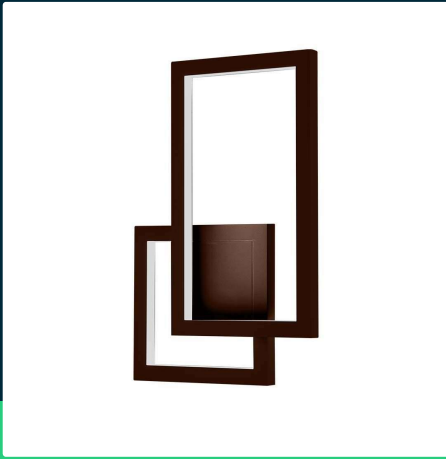

**20W LED wall lamp corten body 4000K IP20**

SKU 6841 EAN 3800157693103 VT-11120-C

Related products (SKUs): 6840

**TECHNICAL SPECIFICATION**

Power	20W	Material	Aluminium	Pack height	340mm
Luminous flux (lm)	2660 lm	Housing color	Bronze, corten	Master carton	5
Light color	Neutral white	Type	Wall	Brand	V-TAC
Color temperature	4000K	Dimming	NIE	Warranty	2y
Beam angle	360°	IP rating	IP20	Certifications	CE, EMC, ROHS
Voltage	230V	Rotation	TAK	Efficacy (lm/W)	135 lm/W
SKU	SKU 6841	Ignition time (100%)	0.001s	ETIM	ECO02892
EAN barcode	3800157693103	On/Off cycles	>15000	CN code	8539 51 00
Product code	VT-11120-C	Size	420x60x290mm	EPREL	1391286
Series	Wall lighting	Length	455 mm		
Energy class	E	Width	85 mm		
Base	Integrated LED fixture	Height	340 mm		
LED module type	SMD	Product weight	1,7		
Lifetime	20000h	Volume	0,01505		
Input voltage	AC:220-240V, 50/60Hz	Pack length	455mm		
CRI	90+	Pack width	85mm		

**20W LED wall lamp corten body 4000K IP20**

SKU 6841 EAN 3800157693103 VT-11120-C

Related products (SKUs): 6840

## Product description

- High-quality and durable modern LED luminaire
- Extremely low energy consumption