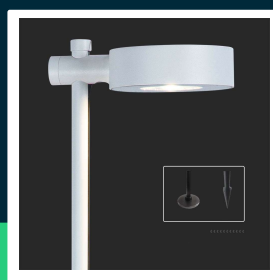

**6W LED bollard lamp white body 4000K IP54**

SKU 6837 EAN 3800157693066 VT-11107-W

Related products (SKUs): ---

**TECHNICAL SPECIFICATION**

Power	6W	Material	Aluminium	Warranty	2y
Luminous flux (lm)	620 lm	Housing color	White	Certifications	CE, EMC, ROHS
Light color	Neutral white	Type	Outdoor lighting	Efficacy (lm/W)	105 lm/W
Color temperature	4000K	Dimming	NIE	ETIM	EC000301
Beam angle	24°	IP rating	IP65	CN code	8539 51 00
Voltage	230V	Rotation	TAK	EPREL	1380026
SKU	SKU 6837	Ignition time (100%)	0.001s		
EAN barcode	3800157693066	On/Off cycles	>15000		
Product code	VT-11107-W	Size	120x180x1025mm		
Series	Garden bollards	Product weight	1,4		
Energy class	F	Volume	0,01605		
Base	Integrated LED fixture	Pack length	185mm		
LED module type	SMD	Pack width	75mm		
Lifetime	20000h	Pack height	1040mm		
Input voltage	AC:220-240V, 50/60Hz	Master carton	10		
CRI	90+	Brand	V-TAC		

**6W LED bollard lamp white body 4000K IP54**

SKU 6837 EAN 3800157693066 VT-11107-W

Related products (SKUs): ---

## Product description

- High-quality and durable modern LED luminaire
- The set includes a base or mounting pin
- Perfect for outdoor use
- High IP65 rating
- Materials resistant to weather conditions
- Extremely low energy consumption