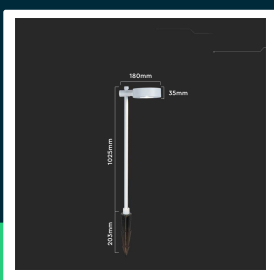

**6W LED bollard lamp white body 4000K IP54**

SKU 6837 EAN 3800157693066 VT-11107-W

Related products (SKUs): ---

**TECHNICAL SPECIFICATION**

Power	6W	Material	Aluminium	Warranty	2y
Luminous flux (lm)	620 lm	Housing color	White	Certifications	CE, EMC, ROHS
Light color	Neutral white	Type	Outdoor lighting	Efficacy (lm/W)	105 lm/W
Color temperature	4000K	Dimming	NIE	ETIM	EC000301
Beam angle	24°	IP rating	IP65	CN code	8539 51 00
Voltage	230V	Rotation	TAK	EPREL	1380026
SKU	SKU 6837	Ignition time (100%)	0.001s		
EAN barcode	3800157693066	On/Off cycles	>15000		
Product code	VT-11107-W	Size	120x180x1025mm		
Series	Garden bollards	Product weight	1,4		
Energy class	F	Volume	0,01605		
Base	Integrated LED fixture	Pack length	185mm		
LED module type	SMD	Pack width	75mm		
Lifetime	20000h	Pack height	1040mm		
Input voltage	AC:220-240V, 50/60Hz	Master carton	10		
CRI	90+	Brand	V-TAC		

**6W LED bollard lamp white body 4000K IP54**

SKU 6837 EAN 3800157693066 VT-11107-W

Related products (SKUs): ---

## Product description

- High-quality and durable modern LED luminaire
- The set includes a base or mounting pin
- Perfect for outdoor use
- High IP65 rating
- Materials resistant to weather conditions
- Extremely low energy consumption