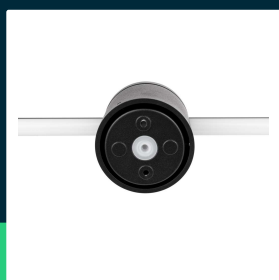

12W LED wall lamp black body 3000K IP54

SKU 6834 EAN 3800157693035 VT-11112-B

Related products (SKUs): ---

TECHNICAL SPECIFICATION

Power	12W	Material	Aluminium	Warranty	2y
Luminous flux (lm)	1400 lm	Housing color	Black	Certifications	CE, EMC, ROHS
Light color	Warm white	Type	Wall	Efficacy (lm/W)	115 lm/W
Color temperature	3000K	Dimming	NIE	ETIM	ECO02892
Beam angle	120°	IP rating	IP65	CN code	8539 51 00
Voltage	230V	Rotation	TAK	EPREL	1380031
SKU	SKU 6834	Ignition time (100%)	0.001s		
EAN barcode	3800157693035	On/Off cycles	>15000		
Product code	VT-11112-B	Size	16x72x650mm		
Series	Wall lighting	Product weight	1,25		
Energy class	F	Volume	0,004933		
Base	Integrated LED fixture	Pack length	120mm		
LED module type	SMD	Pack width	110mm		
Lifetime	20000h	Pack height	700mm		
Input voltage	AC:220-240V, 50/60Hz	Master carton	10		
CRI	90+	Brand	V-TAC		

**12W LED wall lamp black body 3000K IP54**

SKU 6834 EAN 3800157693035 VT-11112-B

Related products (SKUs): ---

Product description

- High-quality and durable modern LED luminaire
- Perfect for both indoor and outdoor use
- High IP65 rating
- Materials resistant to weather conditions
- Extremely low energy consumption
- Selected models available in various colors and light colors