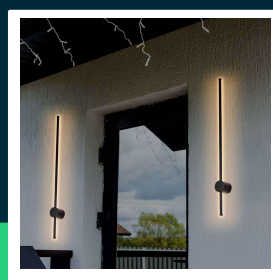

12W LED wall lamp black body 3000K IP54

SKU 6834 EAN 3800157693035 VT-11112-B

Related products (SKUs): ---

TECHNICAL SPECIFICATION

Power	12W	Material	Aluminium	Warranty	2y
Luminous flux (lm)	1400 lm	Housing color	Black	Certifications	CE, EMC, ROHS
Light color	Warm white	Type	Wall	Efficacy (lm/W)	115 lm/W
Color temperature	3000K	Dimming	NIE	ETIM	ECO02892
Beam angle	120°	IP rating	IP65	CN code	8539 51 00
Voltage	230V	Rotation	TAK	EPREL	1380031
SKU	SKU 6834	Ignition time (100%)	0.001s		
EAN barcode	3800157693035	On/Off cycles	>15000		
Product code	VT-11112-B	Size	16x72x650mm		
Series	Wall lighting	Product weight	1,25		
Energy class	F	Volume	0,004933		
Base	Integrated LED fixture	Pack length	120mm		
LED module type	SMD	Pack width	110mm		
Lifetime	20000h	Pack height	700mm		
Input voltage	AC:220-240V, 50/60Hz	Master carton	10		
CRI	90+	Brand	V-TAC		

**12W LED wall lamp black body 3000K IP54**

SKU 6834 EAN 3800157693035 VT-11112-B

Related products (SKUs): ---

Product description

- High-quality and durable modern LED luminaire
- Perfect for both indoor and outdoor use
- High IP65 rating
- Materials resistant to weather conditions
- Extremely low energy consumption
- Selected models available in various colors and light colors