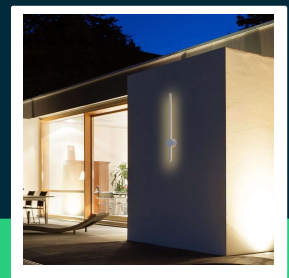

**12W LED wall lamp white body 4000K IP54**

SKU 6833 EAN 3800157693028 VT-11112-W

Related products (SKUs): 6832

**TECHNICAL SPECIFICATION**

Power	12W	Material	Aluminium	Warranty	2y
Luminous flux (lm)	1590 lm	Housing color	White	Certifications	CE, EMC, ROHS
Light color	Neutral white	Type	Wall	Efficacy (lm/W)	135 lm/W
Color temperature	4000K	Dimming	NIE	ETIM	ECO02892
Beam angle	120°	IP rating	IP65	CN code	8539 51 00
Voltage	230V	Rotation	TAK	EPREL	1380030
SKU	SKU 6833	Ignition time (100%)	0.001s		
EAN barcode	3800157693028	On/Off cycles	>15000		
Product code	VT-11112-W	Size	16x72x650mm		
Series	Wall lighting	Product weight	1,25		
Energy class	E	Volume	0,0049		
Base	Integrated LED fixture	Pack length	120mm		
LED module type	SMD	Pack width	110mm		
Lifetime	20000h	Pack height	700mm		
Input voltage	AC:220-240V, 50/60Hz	Master carton	10		
CRI	90+	Brand	V-TAC		

**12W LED wall lamp white body 4000K IP54**

SKU 6833 EAN 3800157693028 VT-11112-W

Related products (SKUs): 6832

## Product description

- High-quality and durable modern LED luminaire
- Perfect for both indoor and outdoor use
- High IP65 rating
- Materials resistant to weather conditions
- Extremely low energy consumption
- Selected models available in various colors and light colors