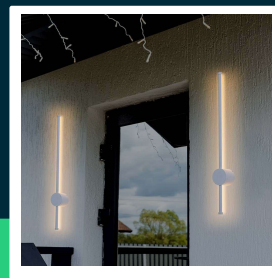

**12W LED wall lamp white body 4000K IP54**

SKU 6833 EAN 3800157693028 VT-11112-W

Related products (SKUs): 6832

**TECHNICAL SPECIFICATION**

Power	12W	Material	Aluminium	Warranty	2y
Luminous flux (lm)	1590 lm	Housing color	White	Certifications	CE, EMC, ROHS
Light color	Neutral white	Type	Wall	Efficacy (lm/W)	135 lm/W
Color temperature	4000K	Dimming	NIE	ETIM	ECO02892
Beam angle	120°	IP rating	IP65	CN code	8539 51 00
Voltage	230V	Rotation	TAK	EPREL	1380030
SKU	SKU 6833	Ignition time (100%)	0.001s		
EAN barcode	3800157693028	On/Off cycles	>15000		
Product code	VT-11112-W	Size	16x72x650mm		
Series	Wall lighting	Product weight	1,25		
Energy class	E	Volume	0,0049		
Base	Integrated LED fixture	Pack length	120mm		
LED module type	SMD	Pack width	110mm		
Lifetime	20000h	Pack height	700mm		
Input voltage	AC:220-240V, 50/60Hz	Master carton	10		
CRI	90+	Brand	V-TAC		

**12W LED wall lamp white body 4000K IP54**

SKU 6833 EAN 3800157693028 VT-11112-W

Related products (SKUs): 6832

## Product description

- High-quality and durable modern LED luminaire
- Perfect for both indoor and outdoor use
- High IP65 rating
- Materials resistant to weather conditions
- Extremely low energy consumption
- Selected models available in various colors and light colors