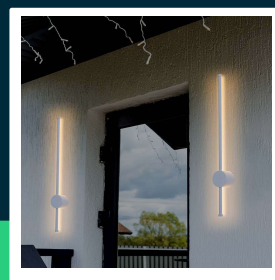

12W LED wall lamp white body IP65 3000K

SKU 6832 EAN 3800157693011 VT-11112-W

Related products (SKUs): 6833

TECHNICAL SPECIFICATION

Power	12W	Material	Aluminium	Warranty	2y
Luminous flux (lm)	1400 lm	Housing color	White	Certifications	CE, EMC, ROHS
Light color	Warm white	Type	Wall	Efficacy (lm/W)	115 lm/W
Color temperature	3000K	Dimming	NIE	ETIM	ECO02892
Beam angle	120°	IP rating	IP65	CN code	8539 51 00
Voltage	230V	Rotation	TAK	EPREL	1380029
SKU	SKU 6832	Ignition time (100%)	0.001s		
EAN barcode	3800157693011	On/Off cycles	>15000		
Product code	VT-11112-W	Size	16x72x650mm		
Series	Wall lighting	Product weight	1,25		
Energy class	F	Volume	0,0049		
Base	Integrated LED fixture	Pack length	120mm		
LED module type	SMD	Pack width	110mm		
Lifetime	20000h	Pack height	700mm		
Input voltage	AC:220-240V, 50/60Hz	Master carton	10		
CRI	90+	Brand	V-TAC		

**12W LED wall lamp white body IP65 3000K**

SKU 6832 EAN 3800157693011 VT-11112-W

Related products (SKUs): 6833

Product description

- High-quality and durable modern LED luminaire
- Perfect for both indoor and outdoor use
- High IP65 rating
- Materials resistant to weather conditions
- Extremely low energy consumption
- Selected models available in various colors and light colors