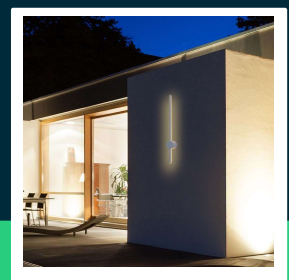

12W LED wall lamp white body IP65 3000K

SKU 6832 EAN 3800157693011 VT-11112-W

Related products (SKUs): 6833

TECHNICAL SPECIFICATION

Power	12W	Material	Aluminium	Warranty	2y
Luminous flux (lm)	1400 lm	Housing color	White	Certifications	CE, EMC, ROHS
Light color	Warm white	Type	Wall	Efficacy (lm/W)	115 lm/W
Color temperature	3000K	Dimming	NIE	ETIM	ECO02892
Beam angle	120°	IP rating	IP65	CN code	8539 51 00
Voltage	230V	Rotation	TAK	EPREL	1380029
SKU	SKU 6832	Ignition time (100%)	0.001s		
EAN barcode	3800157693011	On/Off cycles	>15000		
Product code	VT-11112-W	Size	16x72x650mm		
Series	Wall lighting	Product weight	1,25		
Energy class	F	Volume	0,0049		
Base	Integrated LED fixture	Pack length	120mm		
LED module type	SMD	Pack width	110mm		
Lifetime	20000h	Pack height	700mm		
Input voltage	AC:220-240V, 50/60Hz	Master carton	10		
CRI	90+	Brand	V-TAC		

**12W LED wall lamp white body IP65 3000K**

SKU 6832 EAN 3800157693011 VT-11112-W

Related products (SKUs): 6833

Product description

- High-quality and durable modern LED luminaire
- Perfect for both indoor and outdoor use
- High IP65 rating
- Materials resistant to weather conditions
- Extremely low energy consumption
- Selected models available in various colors and light colors