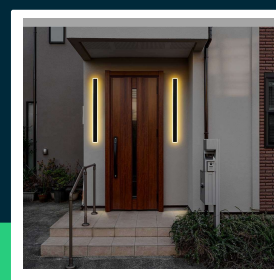

**17W LED wall lamp black body IP65 4000K**

SKU 6831 EAN 3800157693004 VT-11117-B

Related products (SKUs): 6830

**TECHNICAL SPECIFICATION**

Power	17W	Material	Aluminium	Warranty	2y
Luminous flux (lm)	2330 lm	Housing color	Black	Certifications	CE, EMC, ROHS
Light color	Neutral white	Type	Wall	Efficacy (lm/W)	135 lm/W
Color temperature	4000K	Dimming	NIE	ETIM	ECO02892
Beam angle	360°	IP rating	IP65	CN code	8539 51 00
Voltage	230V	Rotation	TAK	EPREL	1380036
SKU	SKU 6831	Ignition time (100%)	0.001s		
EAN barcode	3800157693004	On/Off cycles	>15000		
Product code	VT-11117-B	Size	85x65x625mm		
Series	Wall lighting	Product weight	1,76		
Energy class	E	Volume	0,007533		
Base	Integrated LED fixture	Pack length	130mm		
LED module type	SMD	Pack width	75mm		
Lifetime	20000h	Pack height	680mm		
Input voltage	AC:220-240V, 50/60Hz	Master carton	10		
CRI	90+	Brand	V-TAC		

**17W LED wall lamp black body IP65 4000K**

SKU 6831 EAN 3800157693004 VT-11117-B

Related products (SKUs): 6830

## Product description

- High-quality and durable modern LED fixture creating the effect of a light line
- Various lengths available
- Perfect for both indoor and outdoor use
- High IP65 rating
- Materials resistant to weather conditions
- Can be mounted both vertically and horizontally
- Extremely low energy consumption
- Selected models available in various colors and light colors