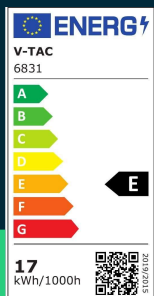

**17W LED wall lamp black body IP65 4000K**

SKU 6831 EAN 3800157693004 VT-11117-B

Related products (SKUs): 6830

**TECHNICAL SPECIFICATION**

Power	17W	Material	Aluminium	Warranty	2y
Luminous flux (lm)	2330 lm	Housing color	Black	Certifications	CE, EMC, ROHS
Light color	Neutral white	Type	Wall	Efficacy (lm/W)	135 lm/W
Color temperature	4000K	Dimming	NIE	ETIM	ECO02892
Beam angle	360°	IP rating	IP65	CN code	8539 51 00
Voltage	230V	Rotation	TAK	EPREL	1380036
SKU	SKU 6831	Ignition time (100%)	0.001s		
EAN barcode	3800157693004	On/Off cycles	>15000		
Product code	VT-11117-B	Size	85x65x625mm		
Series	Wall lighting	Product weight	1,76		
Energy class	E	Volume	0,007533		
Base	Integrated LED fixture	Pack length	130mm		
LED module type	SMD	Pack width	75mm		
Lifetime	20000h	Pack height	680mm		
Input voltage	AC:220-240V, 50/60Hz	Master carton	10		
CRI	90+	Brand	V-TAC		

**17W LED wall lamp black body IP65 4000K**

SKU 6831 EAN 3800157693004 VT-11117-B

Related products (SKUs): 6830

## Product description

- High-quality and durable modern LED fixture creating the effect of a light line
- Various lengths available
- Perfect for both indoor and outdoor use
- High IP65 rating
- Materials resistant to weather conditions
- Can be mounted both vertically and horizontally
- Extremely low energy consumption
- Selected models available in various colors and light colors