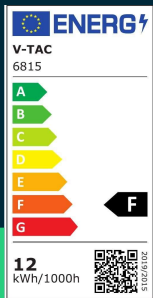

12W LED landscape outdoor soft light medium 6500K white body IP65

SKU 6815 EAN 3800157691345 VT-8054

Related products (SKUs): 8233, 8234, 8235, 6807, 6808, 6809, 6813, 218233, 218234, 218235

TECHNICAL SPECIFICATION

Power	12W	Material	PC	Brand	V-TAC
Luminous flux (lm)	1250 lm	Housing color	White	Warranty	2y
Light color	Cool white	Type	Wall	Certifications	CE, EMC, ROHS
Color temperature	6400K	Dimming	NIE	Efficacy (lm/W)	105 lm/W
Beam angle	110°	IP rating	IP65	ETIM	ECO02892
Voltage	230V	Rotation	NIE	CN code	8539 51 00
SKU	SKU 6815	Ignition time (100%)	0.001s	EPREL	1386003
EAN barcode	3800157691345	On/Off cycles	>15000		
Product code	VT-8054	Operating conditions	-20° +45°		
Energy class	F	Size	265x81x120mm		
Base	Integrated LED fixture	Product weight	0,51		
LED module type	SMD	Volume	0,0037		
Lifetime	20000h	Pack length	275mm		
Input voltage	AC:220-240V, 50/60Hz	Pack width	90mm		
Frequency	50/60Hz	Pack height	130mm		
CRI	80+	Master carton	20		

- High quality LED chip
- Modern illumination of facades and walls
- IP65 rating
- Available powers 12W and 20W
- Light angle 110°
- Warm, neutral and cold light colors available
- High-quality body available in white, black and gray
- Easy installation