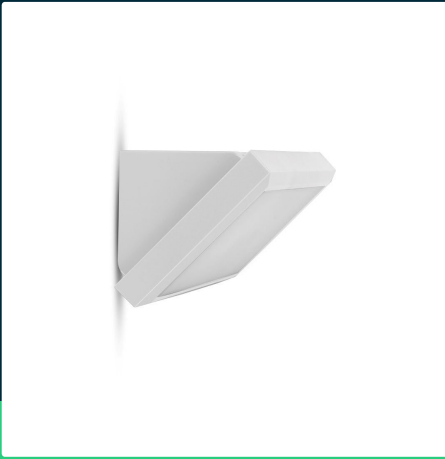

12W LED landscape outdoor soft light medium 4000K white body IP65

SKU 6814 EAN 3800157691338 VT-5142

Related products (SKUs): 2999

TECHNICAL SPECIFICATION

Power	12W	Material	PC	Pack width	66mm
Luminous flux (lm)	1250 lm	Housing color	White	Pack height	137mm
Light color	Neutral white	Type	Wall	Master carton	20
Color temperature	4000K	Dimming	NIE	Brand	V-TAC
Beam angle	110°	IP rating	IP65	Warranty	2y
Voltage	230V	Rotation	NIE	Certifications	CE, EMC, ROHS
SKU	SKU 6814	Ignition time (100%)	0.001s	Efficacy (lm/W)	105 lm/W
EAN barcode	3800157691338	On/Off cycles	>15000	ETIM	EC002892
Product code	VT-5142	Operating conditions	-20° +45°	CN code	8539 51 00
Energy class	F	Size	265x120x81mm	EPREL	1386002
Base	Integrated LED fixture	Length	66 mm		
LED module type	SMD	Width	66 mm		
Lifetime	20000h	Height	137 mm		
Input voltage	AC:220-240V, 50/60Hz	Product weight	0,51		
Frequency	50/60Hz	Volume	0,003693		
CRI	80+	Pack length	66mm		

**12W LED landscape outdoor soft light medium 4000K white body IP65**

SKU 6814 EAN 3800157691338 VT-5142

Related products (SKUs): 2999

Product description

- High quality LED chip
- Modern illumination of facades and walls
- IP65 rating
- Available powers 12W and 20W
- Light angle 110°
- Warm, neutral and cold light colors available
- High-quality body available in white, black and gray
- Easy installation